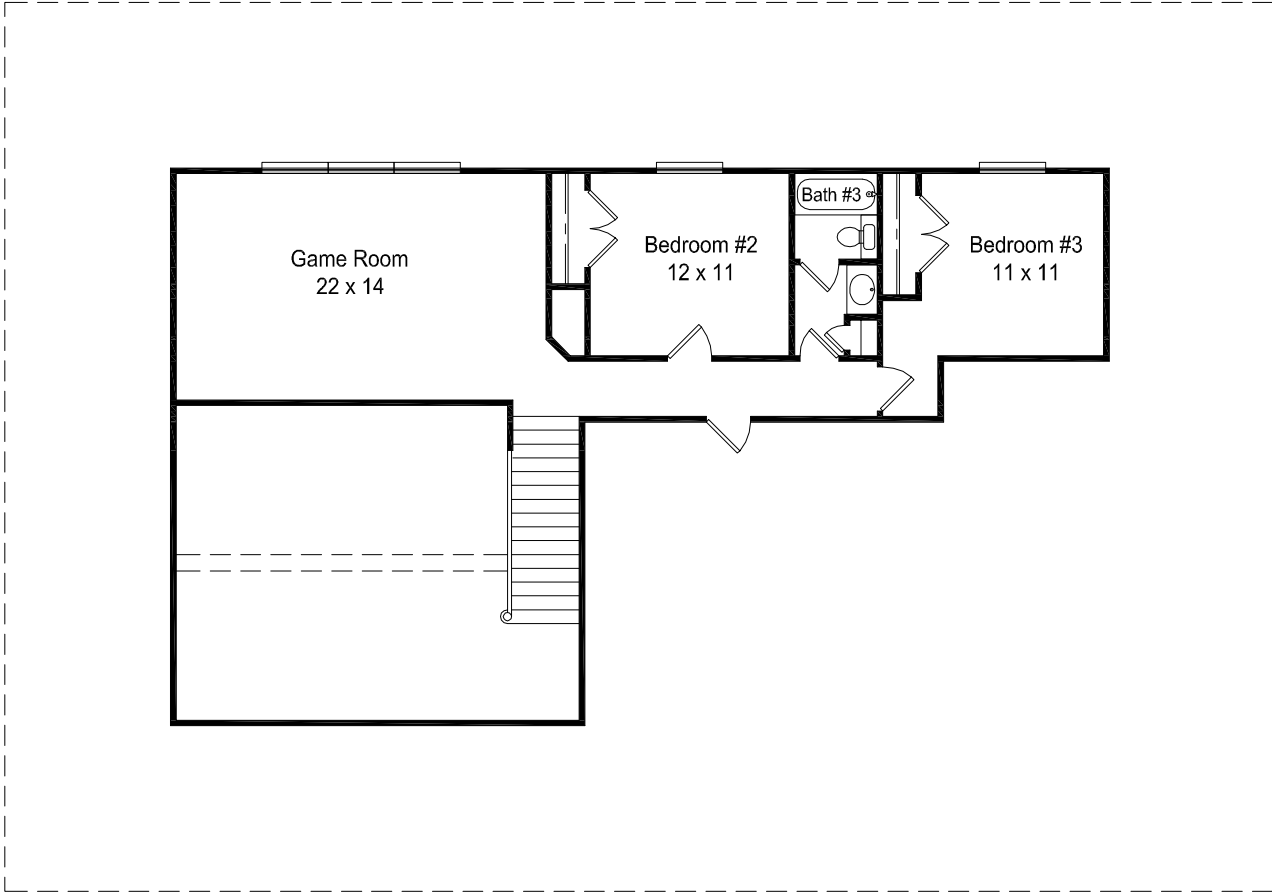

# VINTAGE FARMHOUSES PLAN 2681

**2681 Square Feet**  
**3 or 4 Bedrooms**  
**3 Bathrooms**

# VINTAGE FARMHOUSES PLAN 2681

**2681 Square Feet**  
**3 or 4 Bedrooms**  
**3 Bathrooms**

**Second Floor**