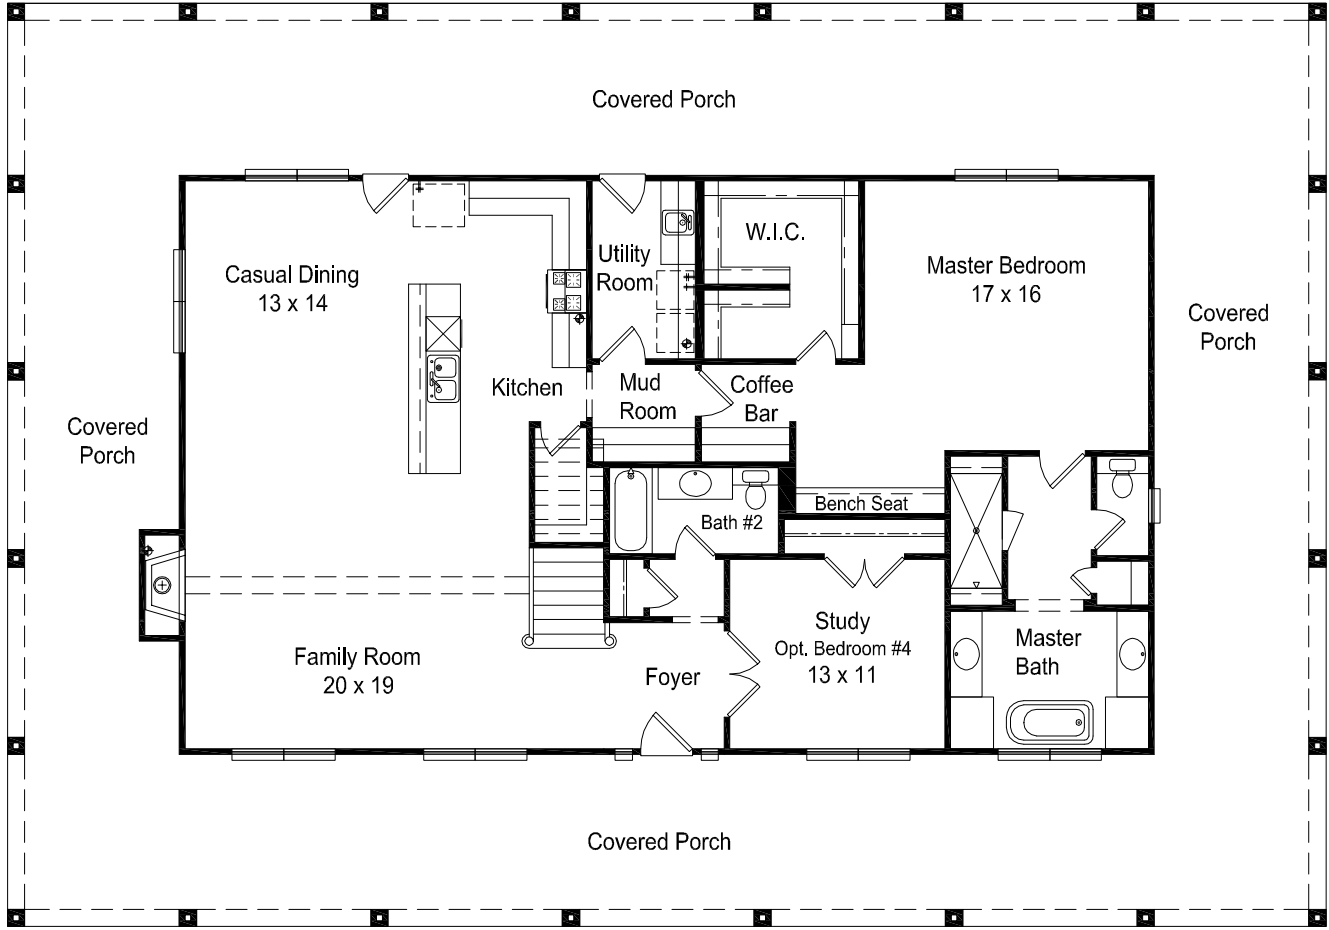

# VINTAGE FARMHOUSES PLAN 2681

**2681 Square Feet**  
**3 or 4 Bedrooms**  
**3 Bathrooms**

# VINTAGE FARMHOUSES PLAN 2681

**2681 Square Feet**  
**3 or 4 Bedrooms**  
**3 Bathrooms**

**Second Floor**