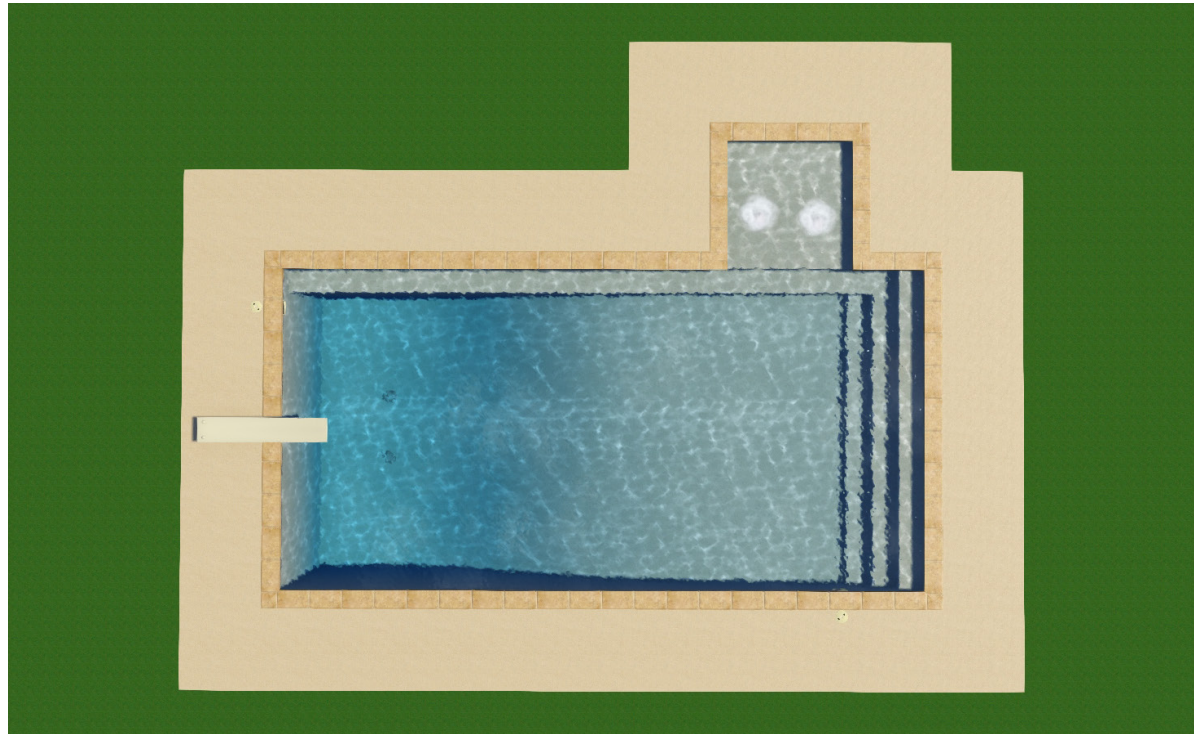

**A large spacious pool.
Plenty of room for everybody and their raft!**

- Pool perimeter: 136'
- Surface area: 864 SF
- Pool depth: 3'-8'
- Tanning shelf
- 25,400 gallons
- Extra long bench
- Diving board
- Cool texture decking