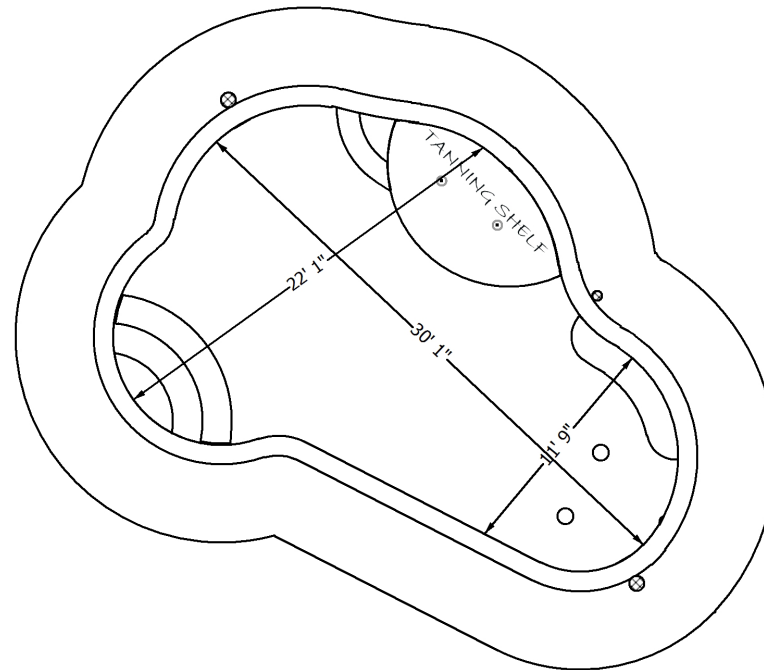

A compact pool that has it all!

- Pool perimeter: 83'
- Surface area: 434 SF
- Pool depth: 3.5'-5'
- Tanning shelf
- Bench
- Cool texture decking

A compact pool that has it all!

- Pool perimeter: 83'
- Surface area: 434 SF
- Pool depth: 3.5'-5'
- Tanning shelf
- Bench
- Cool texture decking