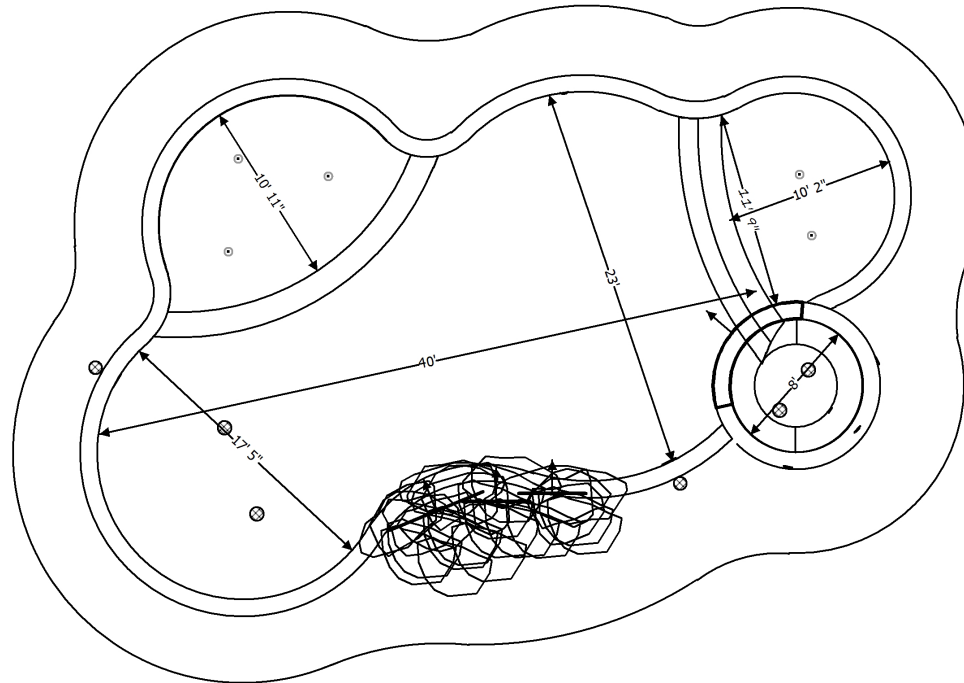

A backyard oasis. Enjoy the sounds of running water while relaxing in the pool or spa.

- Pool perimeter: 135'
- Surface area: 935 SF
- Pool depth: 3'-6'
- 8' Spa with 8 jets
- Rock water feature
- Tanning shelf
- 33,500 gallons
- Beach entry
- Cool texture decking