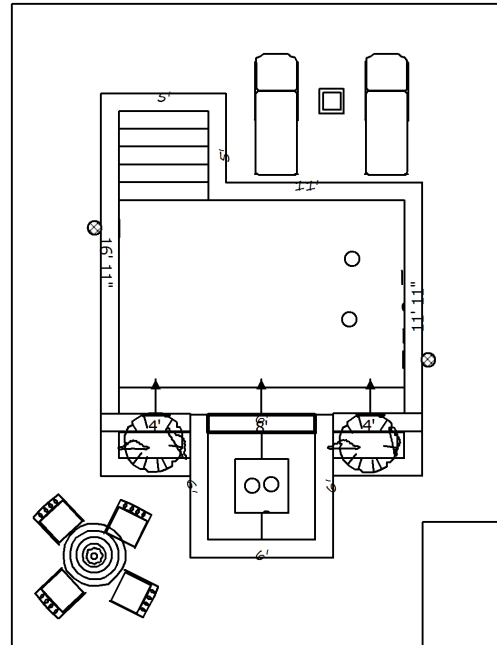

**A lounge pool and spa.  
Perfect when space is limited.**

- Pool perimeter: 68'
- Surface area: 216 SF
- Pool depth: 4'-5'
- 5,400 gallons
- Bench
- Cool texture decking

**A lounge pool and spa.  
Perfect when space is limited.**

- Pool perimeter: 68'
- Surface area: 216 SF
- Pool depth: 4'-5'
- 5,400 gallons
- Bench
- Cool texture decking

979-830-5011 ■ [MILLCREEKHOMESTEXAS.COM](http://MILLCREEKHOMESTEXAS.COM)