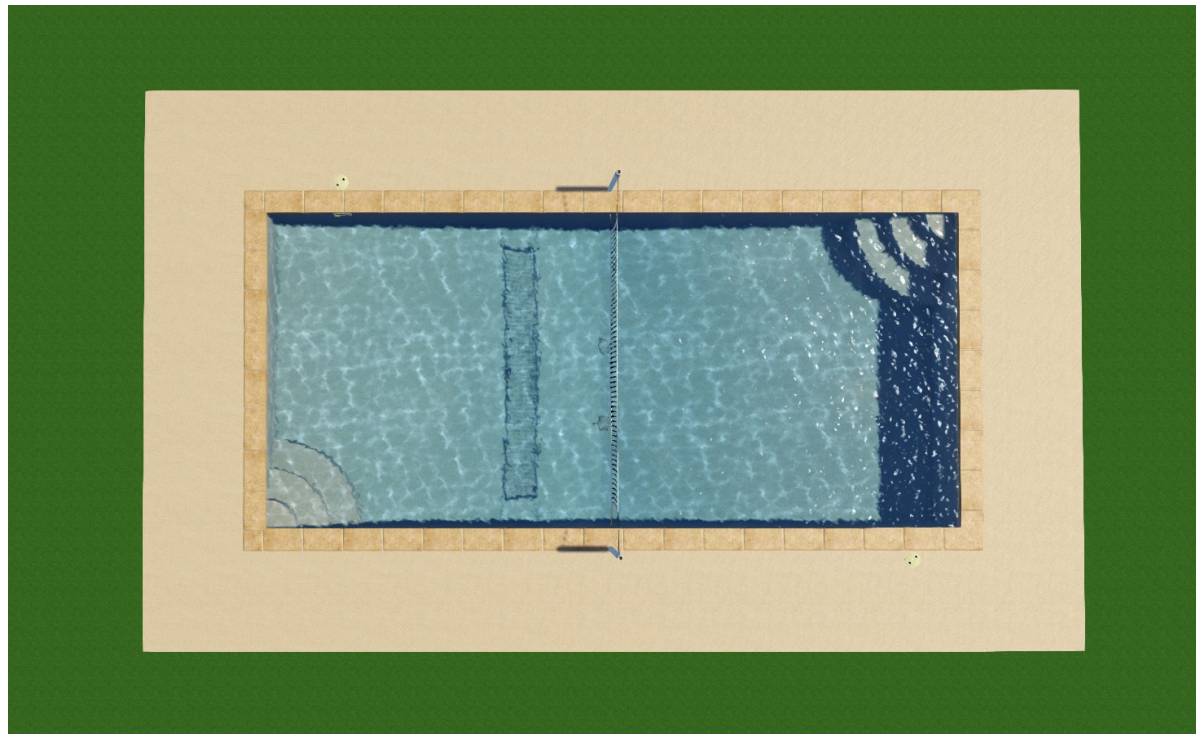

A great sports pool.

- Pool perimeter: 102'
- Surface area: 560 SF
- Pool depth: 3.5'-5'-3.5'
- 15,200 gallons
- Volleyball anchors
- Cool texture decking

A great sports pool.

- Pool perimeter: 102'
- Surface area: 560 SF
- Pool depth: 3.5'-5'-3.5'
- 15,200 gallons
- Volleyball anchors
- Cool texture decking