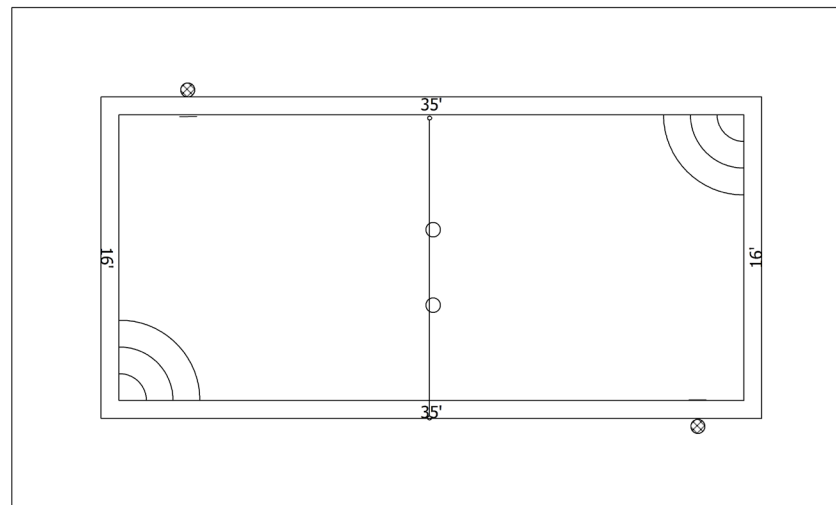

A great sports pool.

- Pool perimeter: 102'
- Surface area: 560 SF
- Pool depth: 3.5'-5'-3.5'
- 15,200 gallons
- Volleyball anchors
- Cool texture decking

A great sports pool.

- Pool perimeter: 102'
- Surface area: 560 SF
- Pool depth: 3.5'-5'-3.5'
- 15,200 gallons
- Volleyball anchors
- Cool texture decking