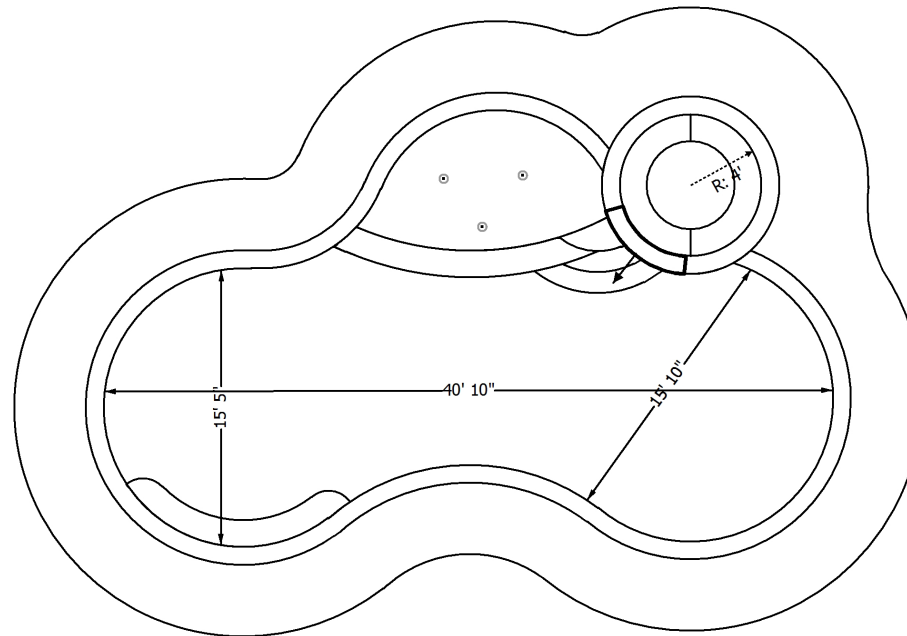

## A great multi-use pool for all ages.

- Pool perimeter: 120'
- Spa perimeter: 25'
- Surface area: 679 SF
- Pool depth: 3'-6'
- 8 Spa jets
- Tanning shelf
- Bench
- Cool texture decking

## A great multi-use pool for all ages.

- Pool perimeter: 120'
- Spa perimeter: 25'
- Surface area: 679 SF
- Pool depth: 3'-6'
- 8 Spa jets
- Tanning shelf
- Bench
- Cool texture decking

979-830-5011 ■ [MILLCREEKHOMESTEXAS.COM](http://MILLCREEKHOMESTEXAS.COM)