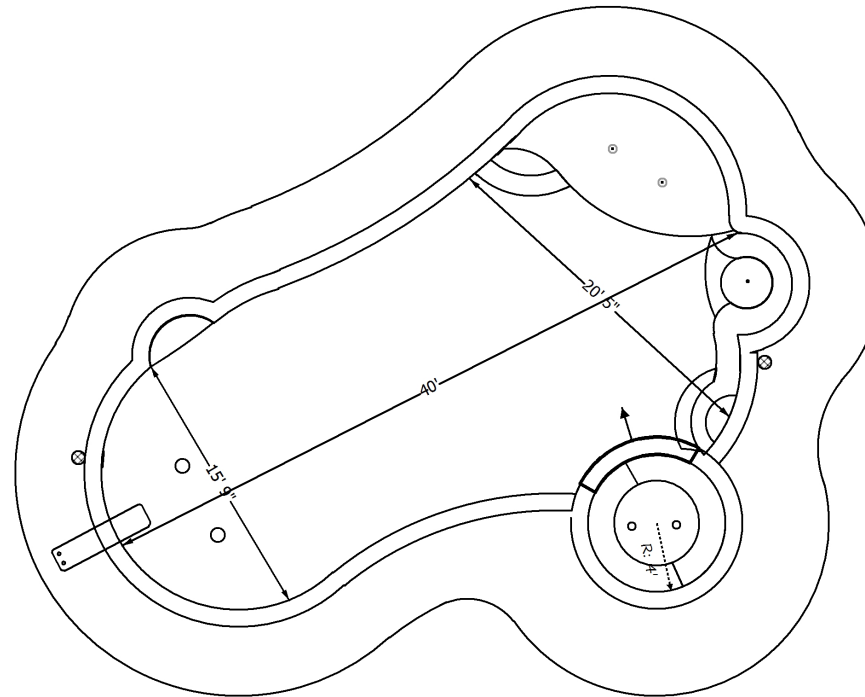

A deeper pool that includes a diving board and a table to sit and relax.

- Pool perimeter: 112'
- Surface area: 669 SF
- Pool depth: 3'-8'
- 8' Spa with 8 jets
- Tanning shelf
- 24,500 gallons
- Bench and table
- Diving board
- Cool texture decking