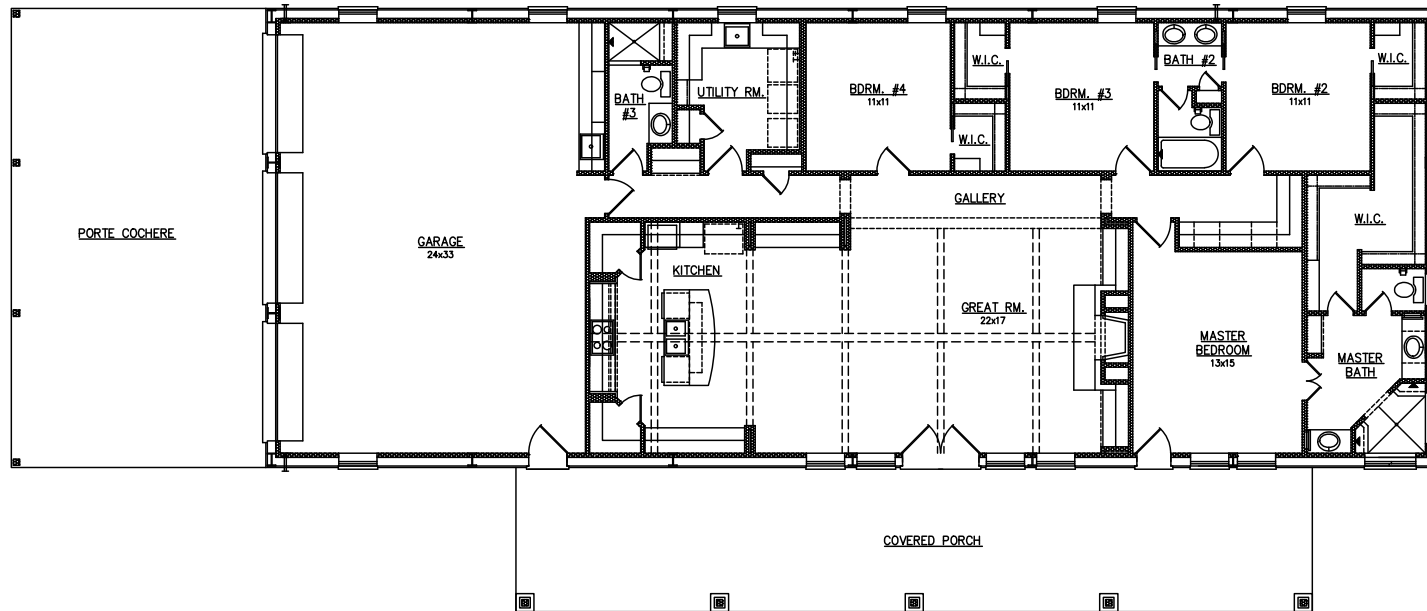

MILL CREEK
CUSTOM HOMES

BARNDOMINIUMS | 2265 SQUARE FEET
PLAN 2265 | 4 BEDROOMS
3 BATHROOMS

979-830-5011 ■ MILLCREEKHOMESTEXAS.COM