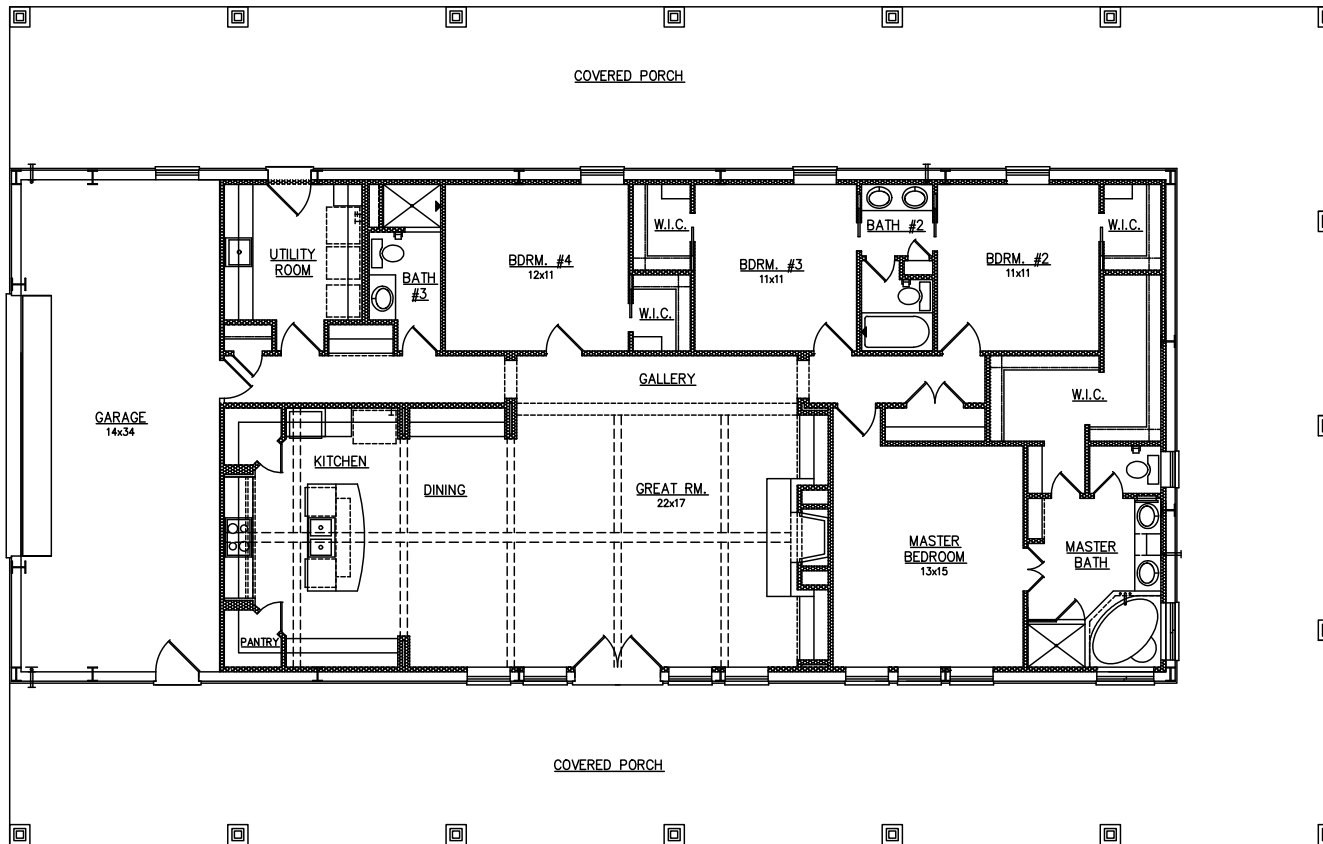

MILL CREEK  
CUSTOM HOMES

**BARNDOMINIUMS** | 2289 SQUARE FEET  
**PLAN 2289** | 4 BEDROOMS  
3 BATHROOMS

979-830-5011 ■ MILLCREEKHOMESTEXAS.COM