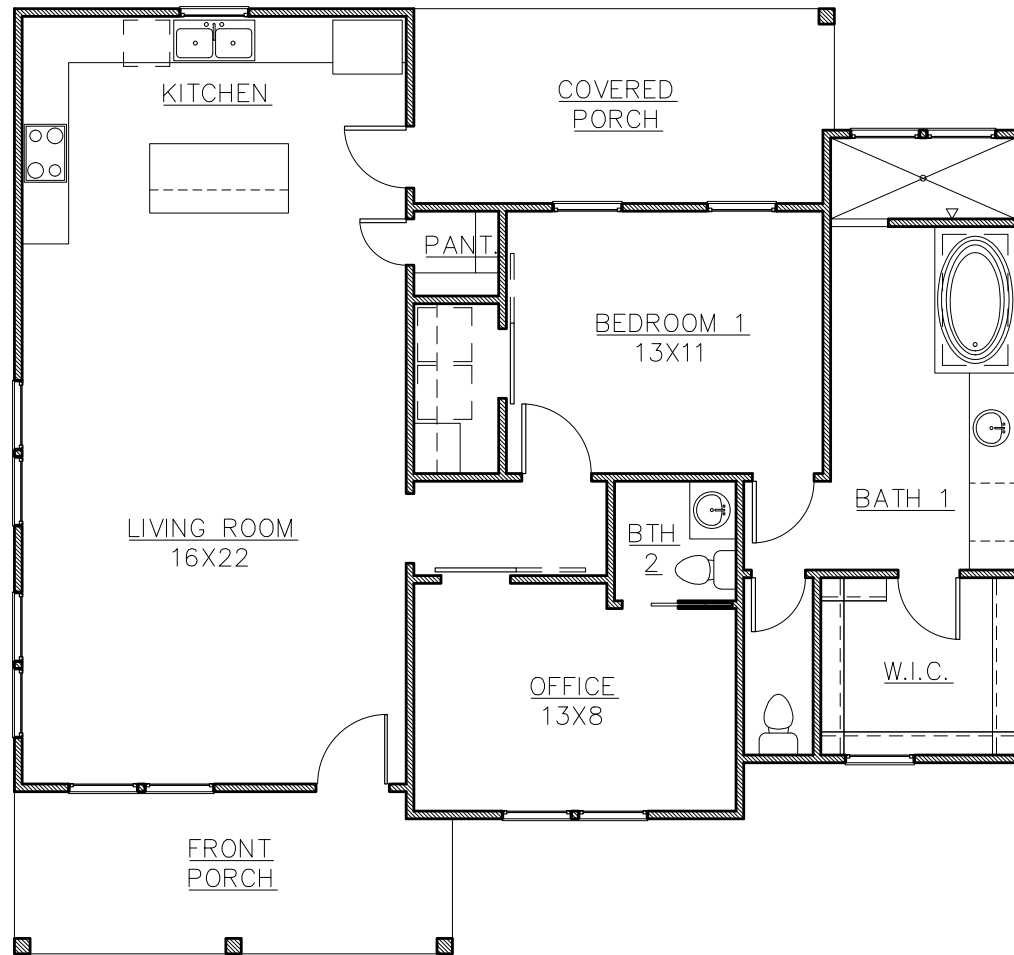

MILL CREEK
CUSTOM HOMES

MODERN FARMHOUSES | 1282 SQUARE FEET
PLAN 1282 | 1 OR 2 BEDROOMS
1.5 BATHROOMS

979-830-5011 ■ MILLCREEKHOMESTEXAS.COM