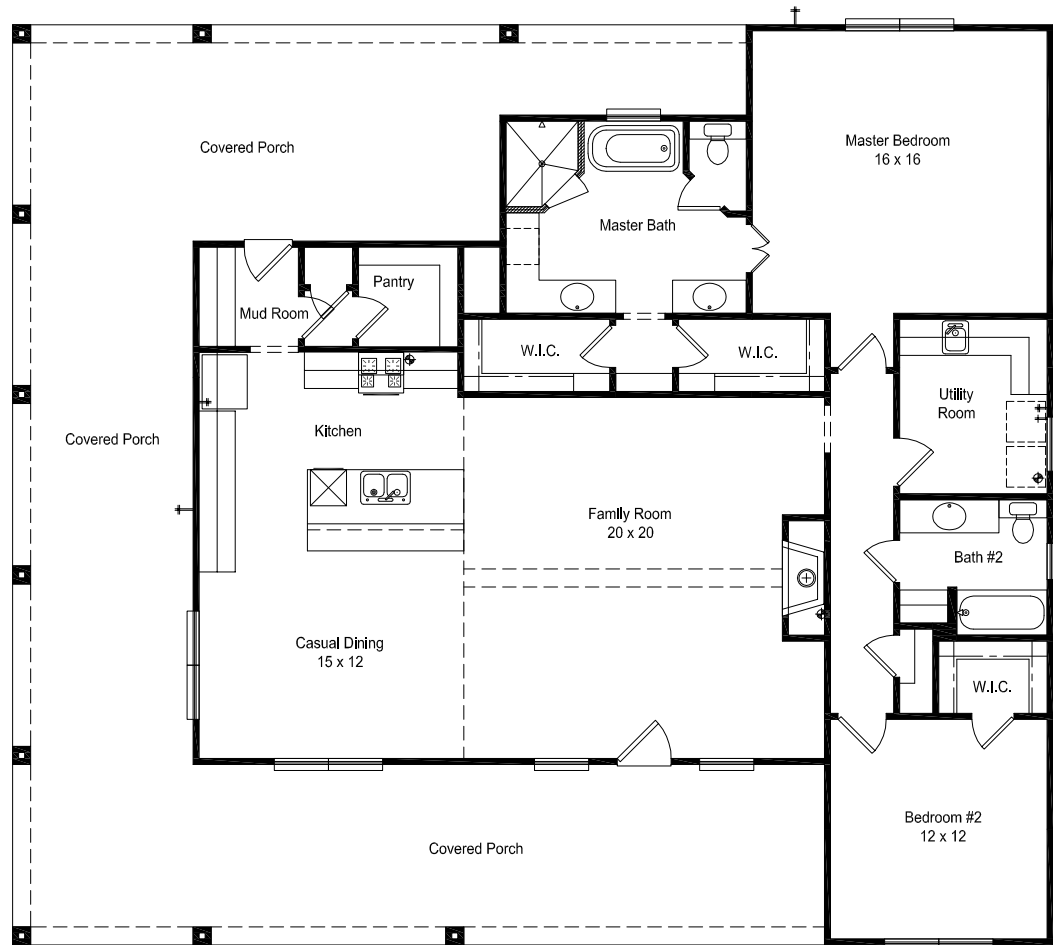

MILL CREEK  
CUSTOM HOMES

MODERN FARMHOUSES | 1796 SQUARE FEET  
PLAN 1796 | 2 BEDROOMS  
2 BATHROOMS

979-830-5011 ■ MILLCREEKHOMESTEXAS.COM