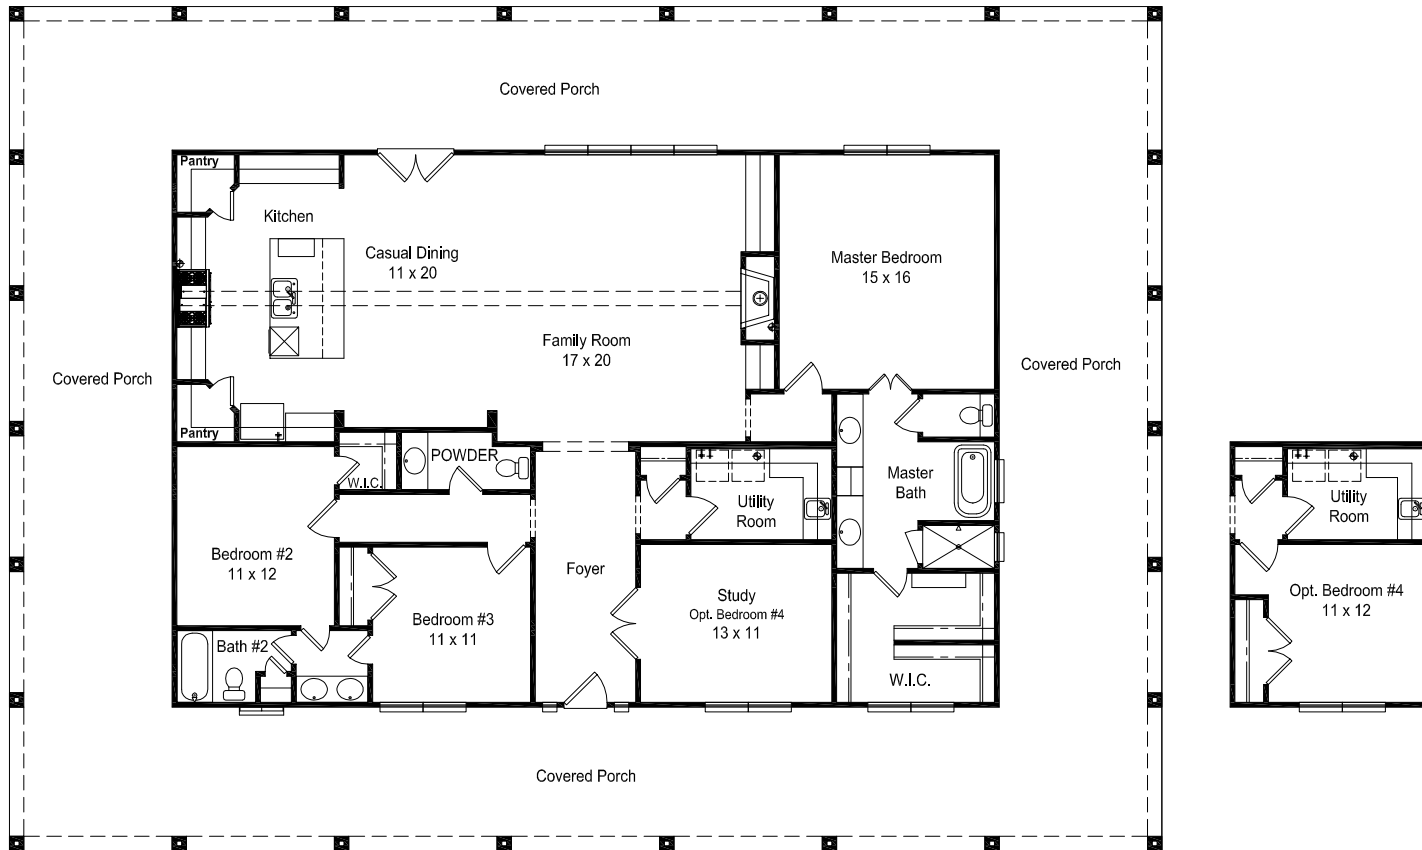

MILL CREEK
CUSTOM HOMES

MODERN FARMHOUSES | 2227 SQUARE FEET
PLAN 2227 | 3 OR 4 BEDROOMS
2.5 BATHROOMS

979-830-5011 ■ MILLCREEKHOMESTEXAS.COM