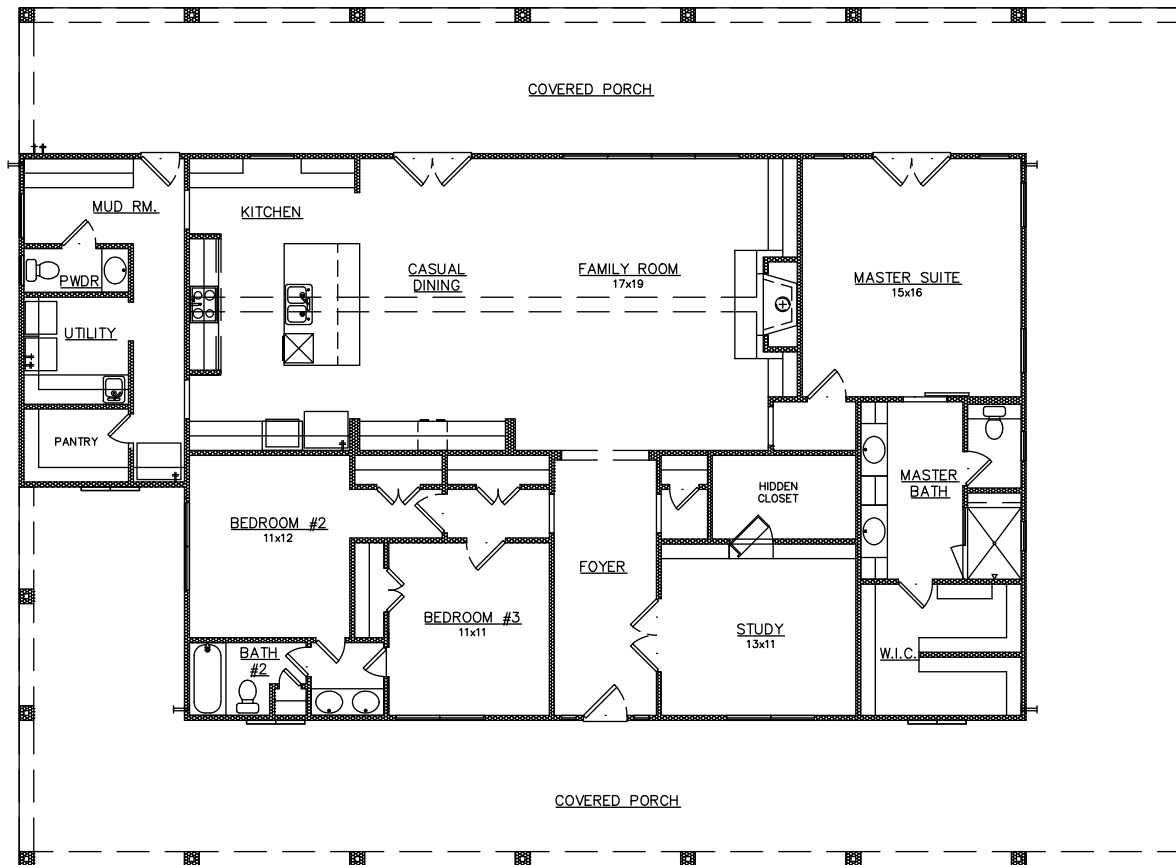

MILL CREEK  
CUSTOM HOMES

MODERN FARMHOUSES | 2498 SQUARE FEET  
PLAN 2498 | 3 OR 4 BEDROOMS  
2.5 BATHROOMS

979-830-5011 ■ MILLCREEKHOMESTEXAS.COM