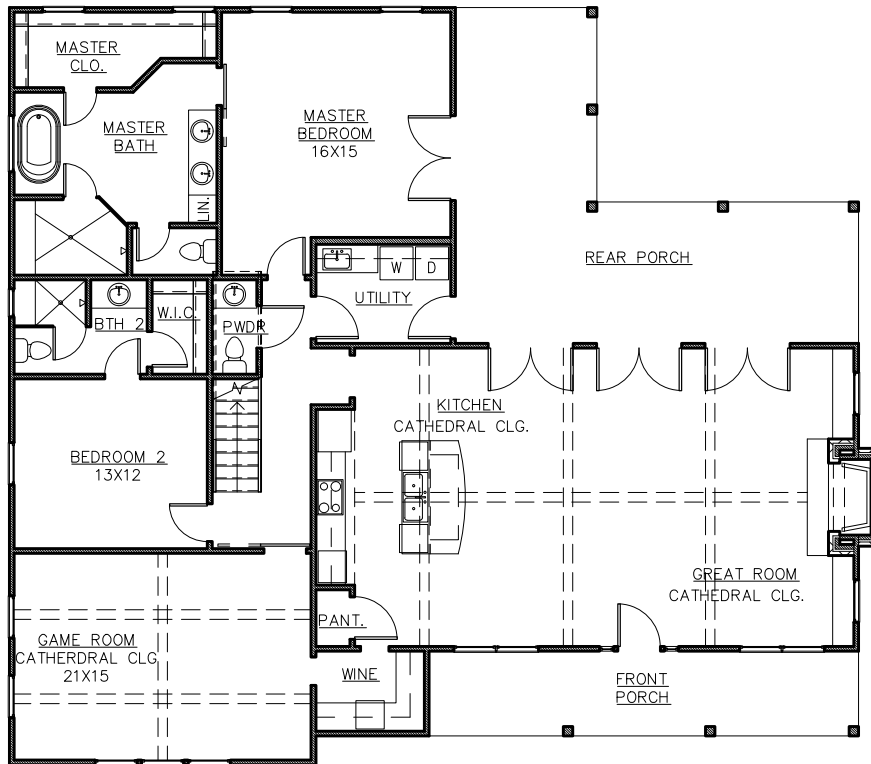

MILL CREEK  
CUSTOM HOMES

MODERN FARMHOUSES | 2891 SQUARE FEET  
PLAN 2891 | 4 BEDROOMS  
3.5 BATHROOMS

979-830-5011 ■ [MILLCREEKHOMESTEXAS.COM](http://MILLCREEKHOMESTEXAS.COM)