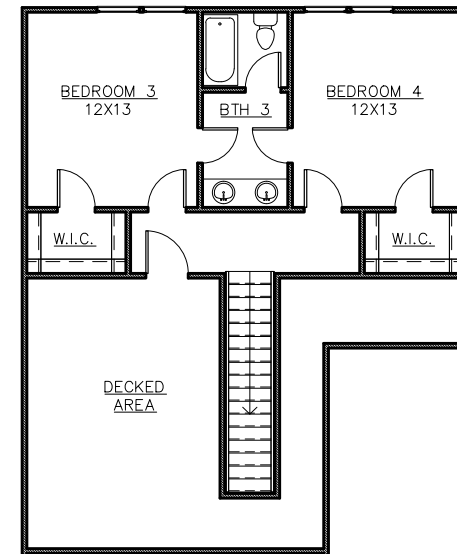

MILL CREEK  
CUSTOM HOMES

MODERN FARMHOUSES | 2891 SQUARE FEET  
PLAN 2891 | 4 BEDROOMS  
3.5 BATHROOMS

979-830-5011 ■ [MILLCREEKHOMESTEXAS.COM](http://MILLCREEKHOMESTEXAS.COM)