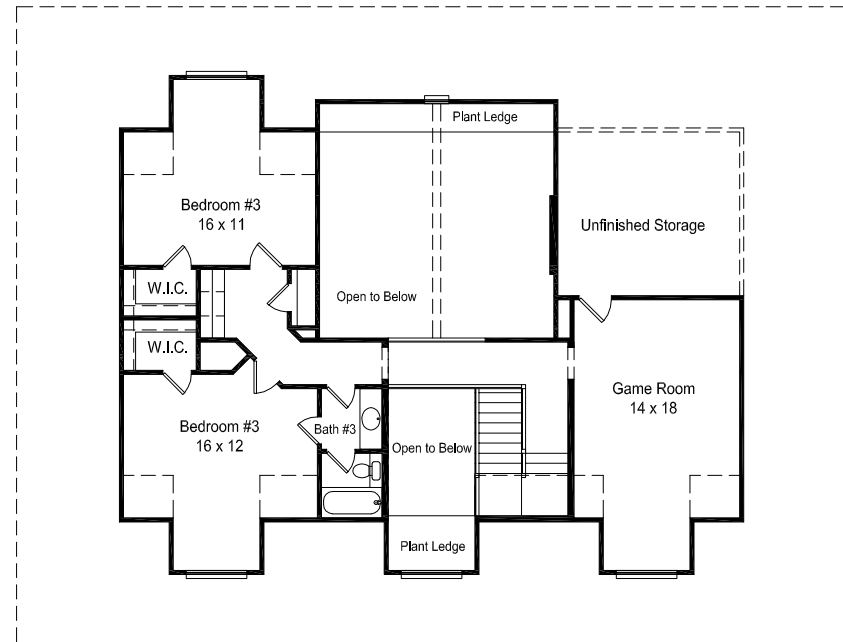

MILL CREEK
CUSTOM HOMES

MODERN FARMHOUSES | 2988 SQUARE FEET
PLAN 2988 | 4 BEDROOMS
3.5 BATHROOMS

979-830-5011 ■ MILLCREEKHOMESTEXAS.COM