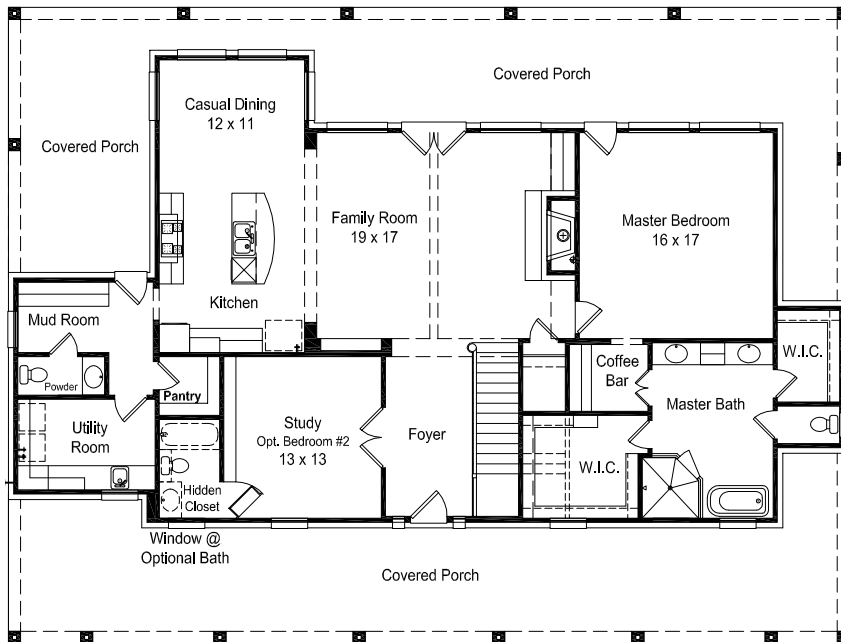

MILL CREEK
CUSTOM HOMES

MODERN FARMHOUSES | 2988 SQUARE FEET
PLAN 2988 | 4 BEDROOMS
3.5 BATHROOMS

979-830-5011 ■ MILLCREEKHOMESTEXAS.COM