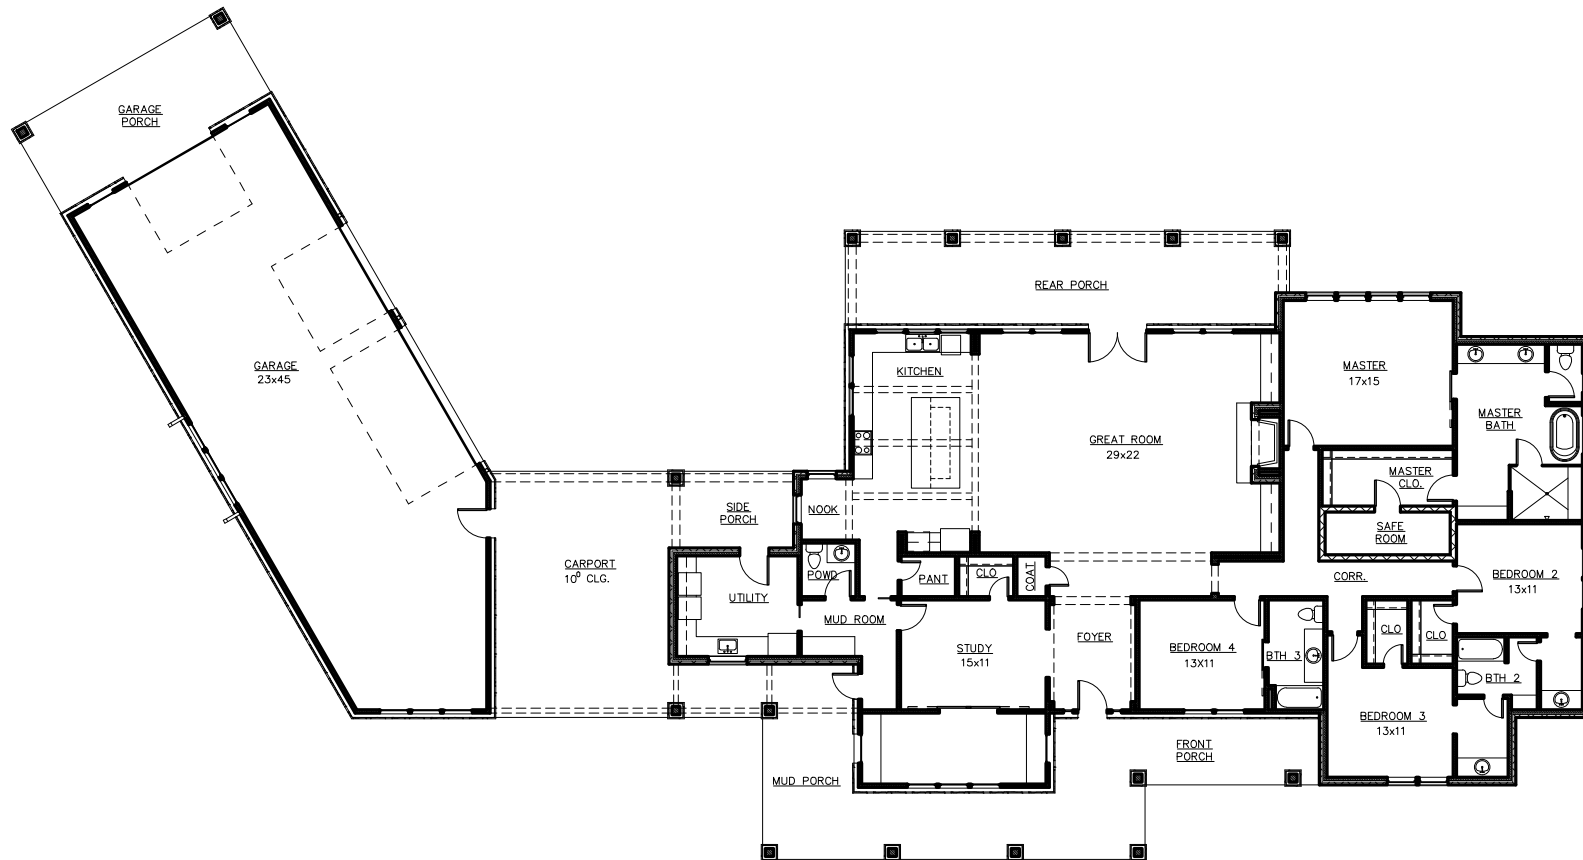

MILL CREEK
CUSTOM HOMES

MODERN FARMHOUSES | 3703 SQUARE FEET
4 BEDROOMS
PLAN 3703 | 3.5 BATHROOMS

979-830-5011 ■ MILLCREEKHOMESTEXAS.COM