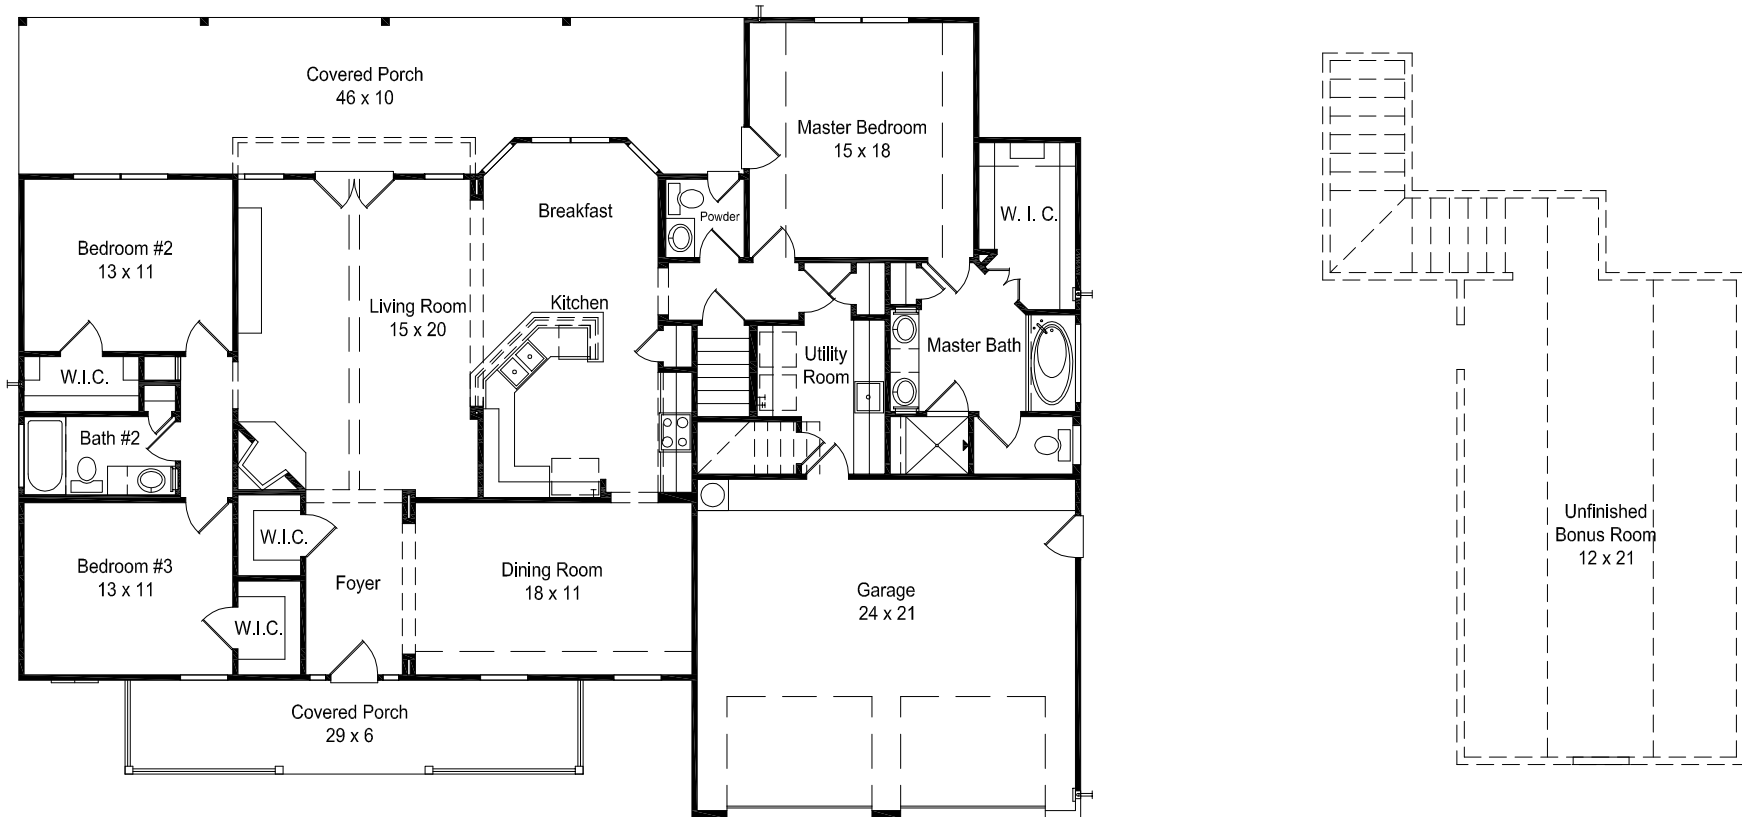

MILL CREEK
CUSTOM HOMES

TRADITIONAL HOMES

PLAN 2066

2066 SQUARE FEET
3 BEDROOMS
2.5 BATHROOMS

979-830-5011 ■ MILLCREEKHOMESTEXAS.COM