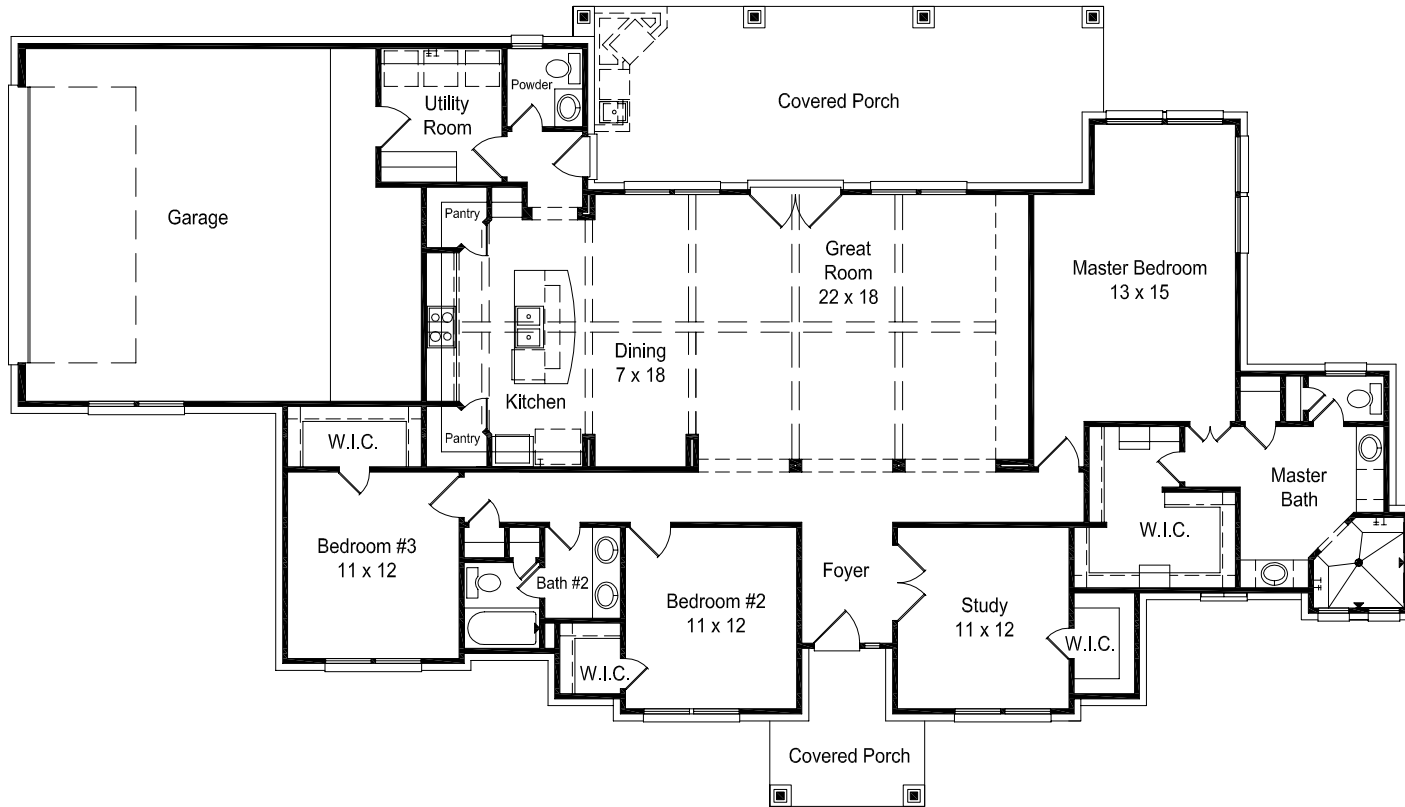

MILL CREEK
CUSTOM HOMES

TRADITIONAL HOMES | 2358 SQUARE FEET
PLAN 2358 | 3 BEDROOMS
2.5 BATHROOMS

979-830-5011 ■ MILLCREEKHOMESTEXAS.COM