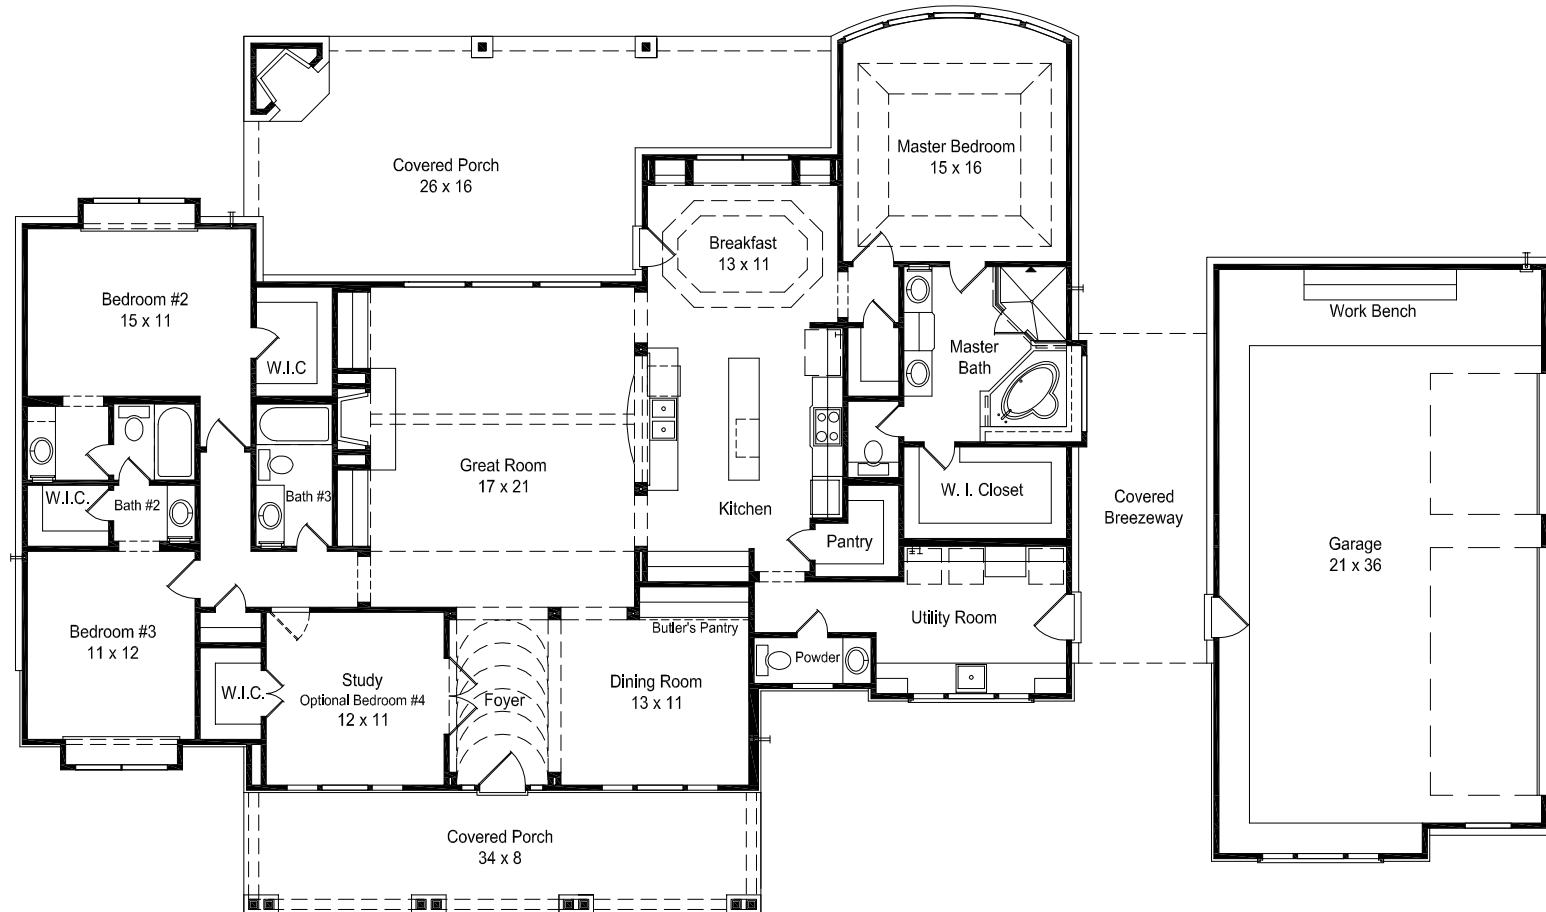

MILL CREEK
CUSTOM HOMES

TRADITIONAL HOMES | 2647 SQUARE FEET
PLAN 2647 | 3 OR 4 BEDROOMS
3.5 BATHROOMS

979-830-5011 ■ MILLCREEKHOMESTEXAS.COM