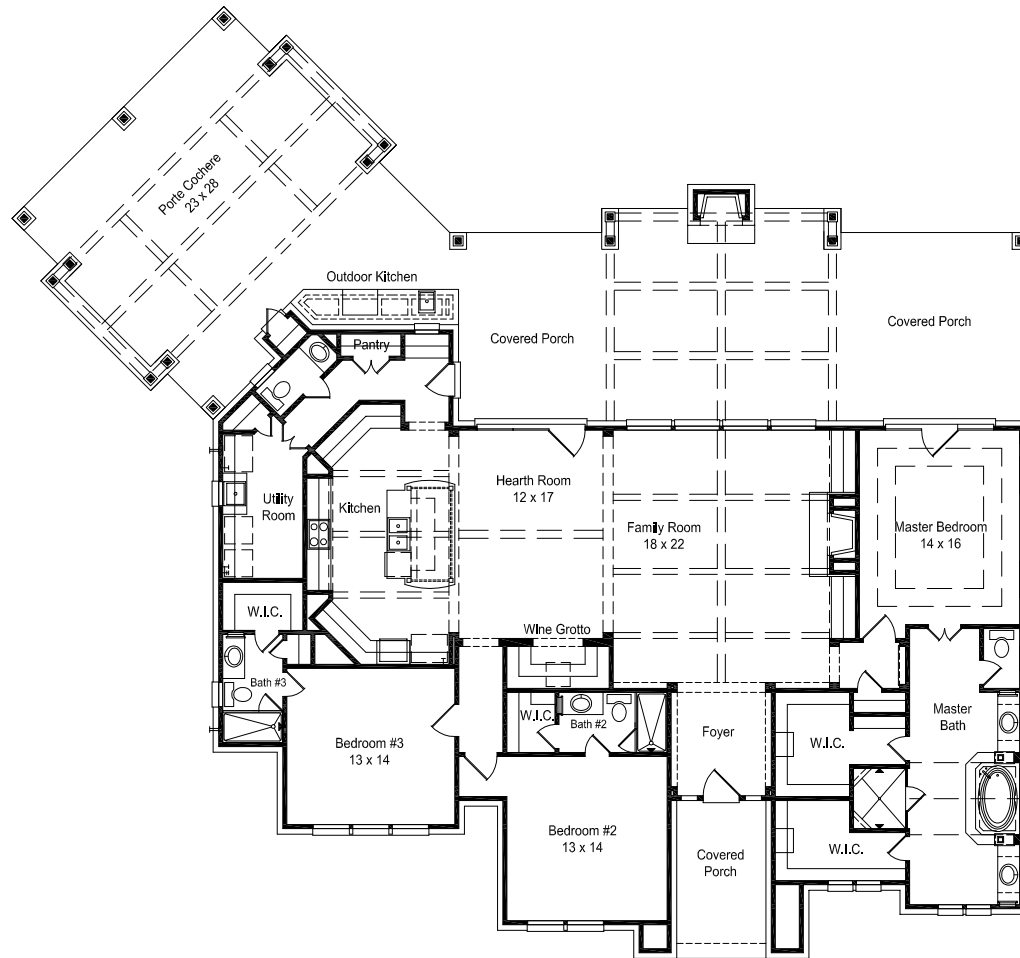

MILL CREEK
CUSTOM HOMES

TRADITIONAL HOMES | 2648 SQUARE FEET
PLAN 2648 | 3 BEDROOMS
3.5 BATHROOMS

979-830-5011 ■ MILLCREEKHOMESTEXAS.COM