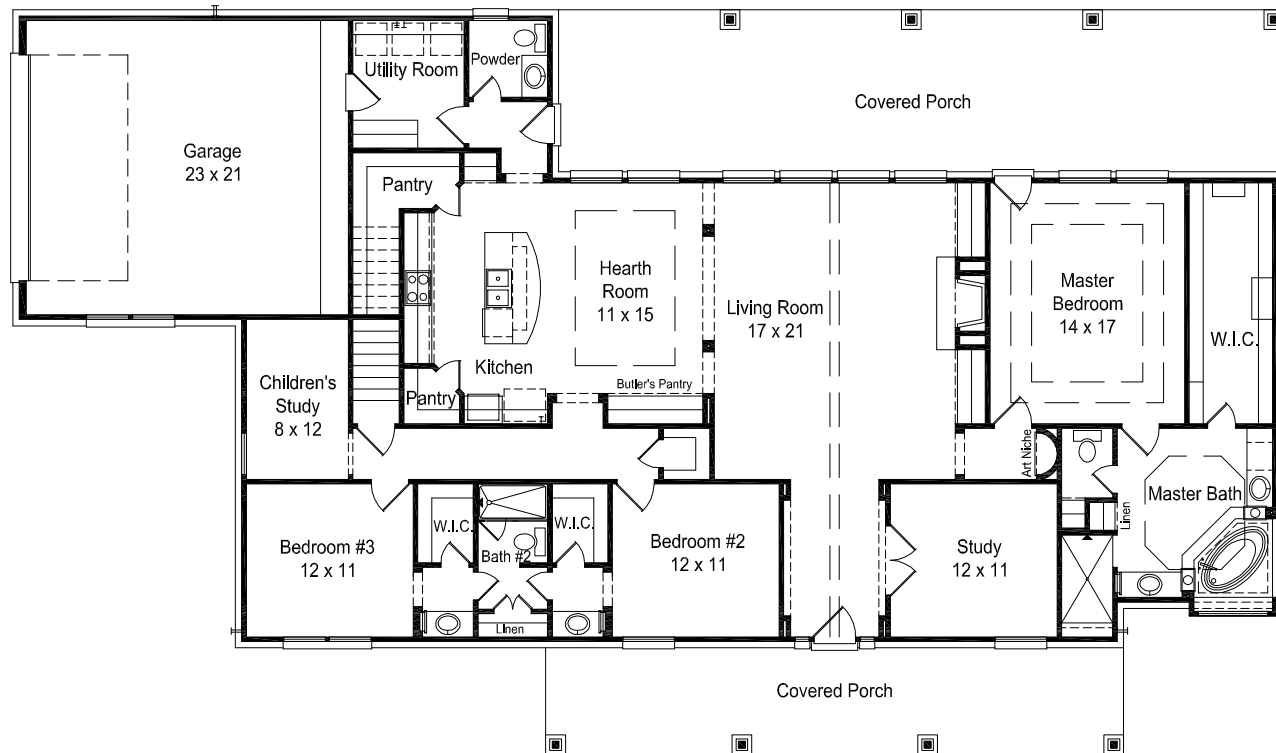

MILL CREEK  
CUSTOM HOMES

TRADITIONAL HOMES | 2657 SQUARE FEET  
PLAN 2657 | 3 BEDROOMS  
2.5 BATHROOMS

979-830-5011 ■ MILLCREEKHOMESTEXAS.COM