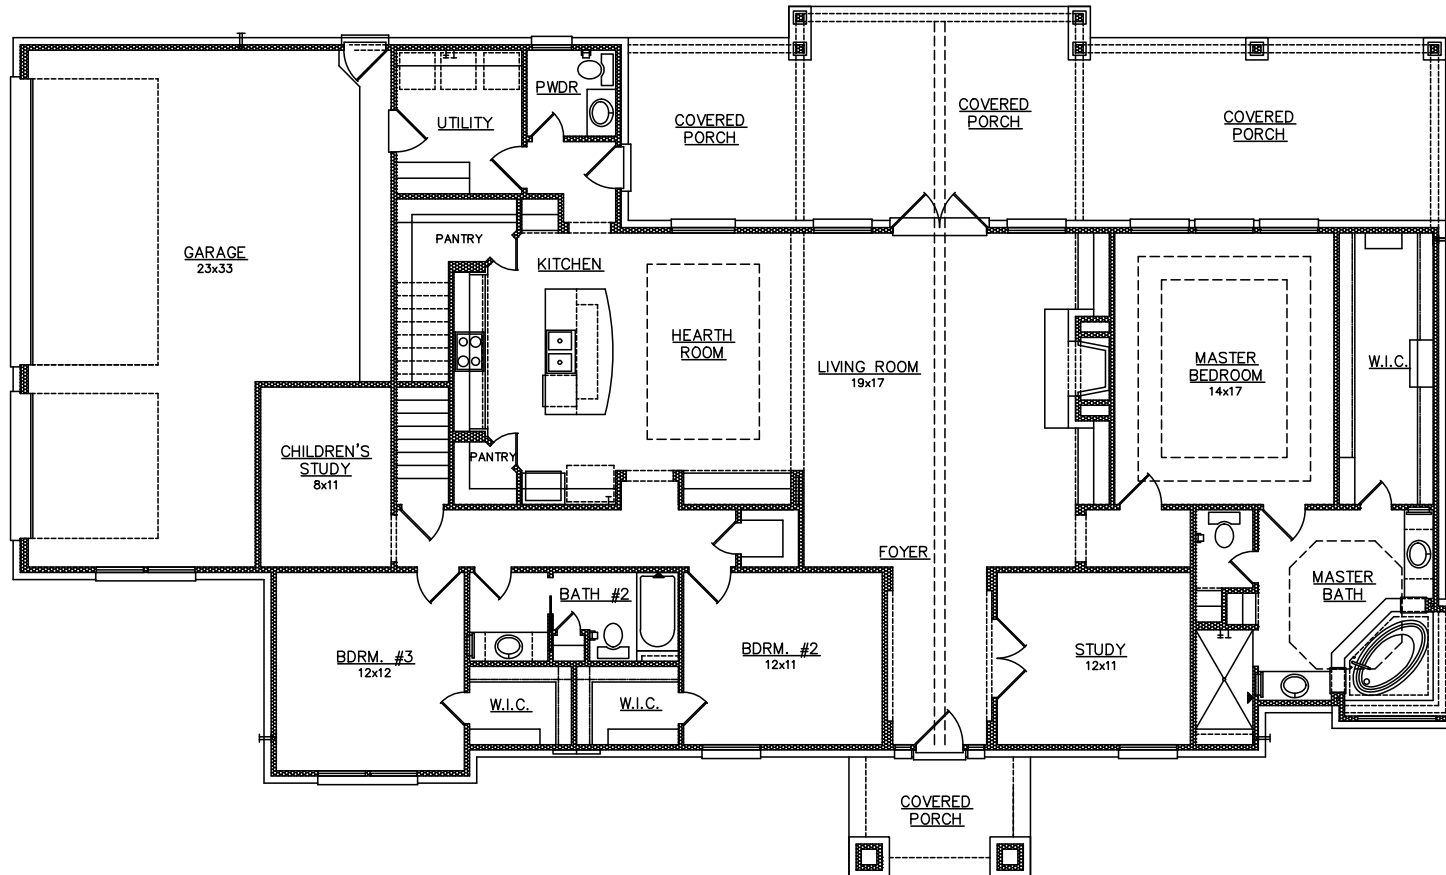

**MILL CREEK**  
CUSTOM HOMES

**TRADITIONAL HOMES** | 2673 SQUARE FEET  
**PLAN 2673** | 3 OR 4 BEDROOMS  
2.5 BATHROOMS

979-830-5011 ■ MILLCREEKHOMESTEXAS.COM