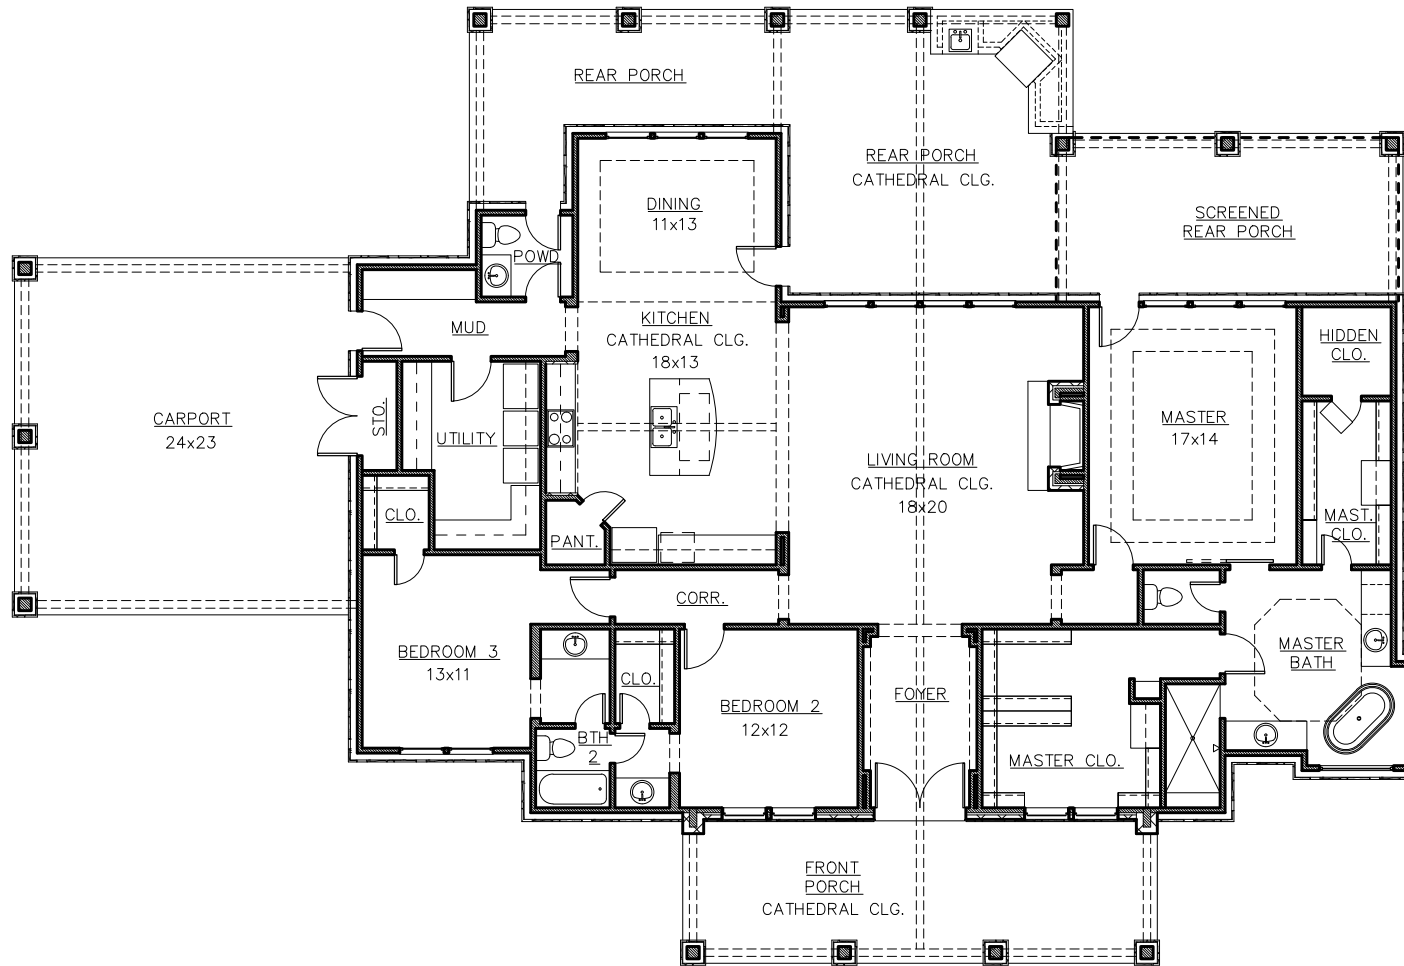

MILL CREEK
CUSTOM HOMES

TRADITIONAL HOMES | 2753 SQUARE FEET
PLAN 2753 | 3 BEDROOMS
2.5 BATHROOMS

979-830-5011 ■ MILLCREEKHOMESTEXAS.COM