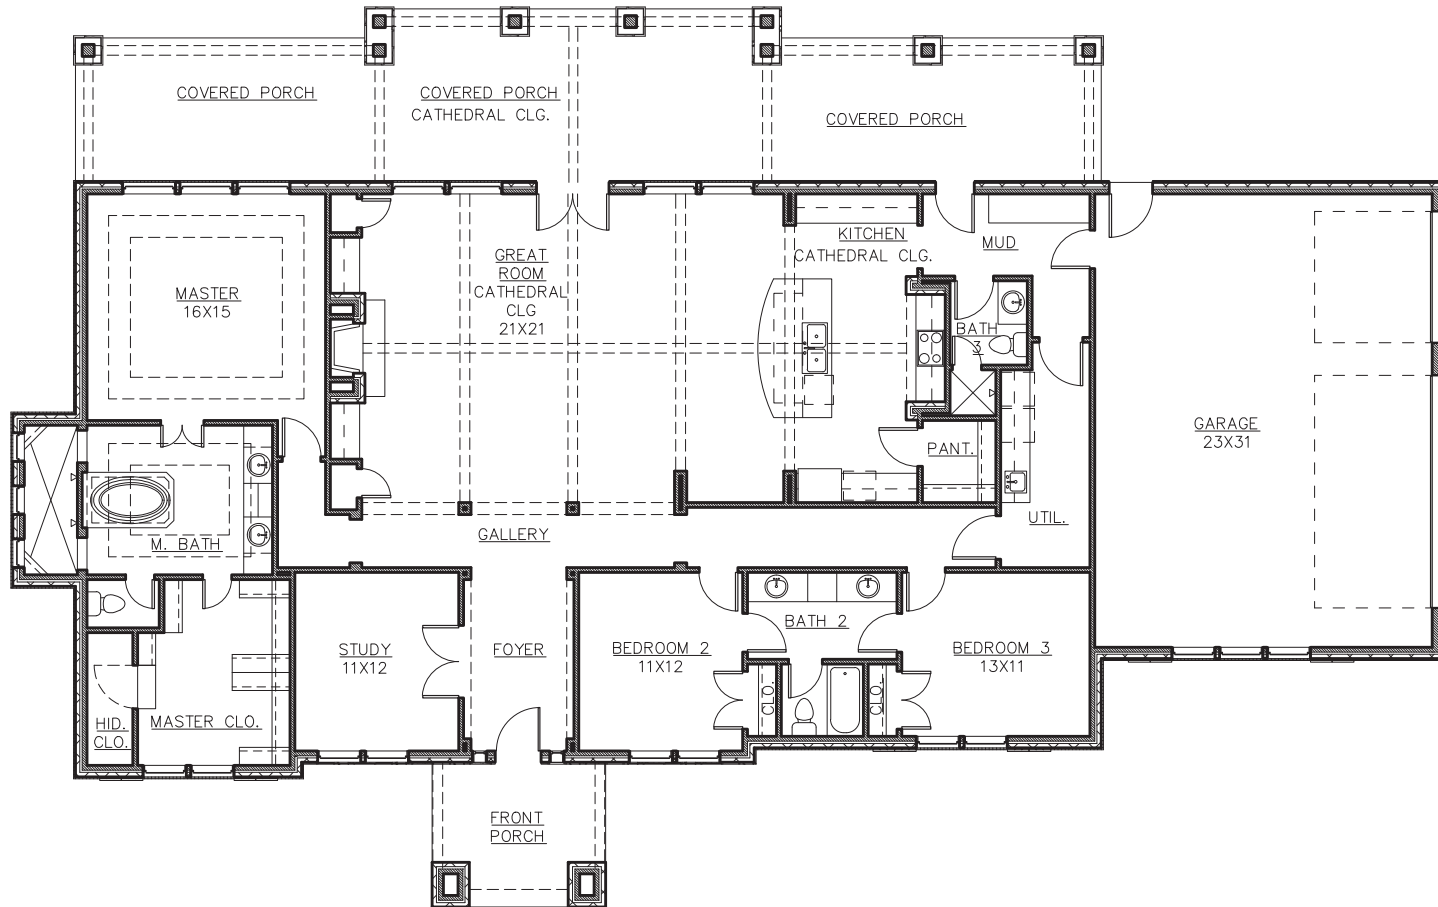

MILL CREEK
CUSTOM HOMES

TRADITIONAL HOMES | 2871 SQUARE FEET
3 BEDROOMS
PLAN 2871 | 2.5 BATHROOMS

979-830-5011 ■ MILLCREEKHOMESTEXAS.COM