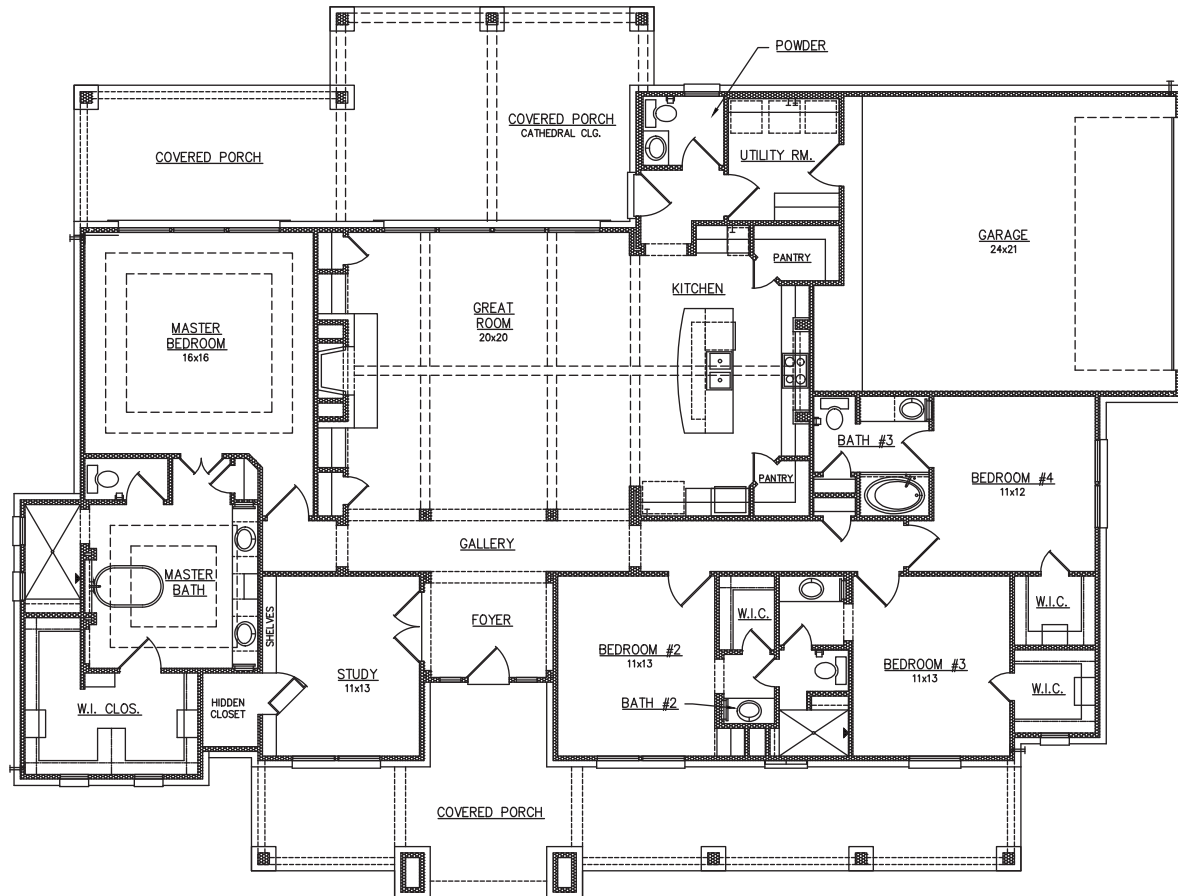

MILL CREEK
CUSTOM HOMES

TRADITIONAL HOMES | 2883 SQUARE FEET
PLAN 2883 | 4 OR 5 BEDROOMS
3.5 BATHROOMS

979-830-5011 ■ MILLCREEKHOMESTEXAS.COM