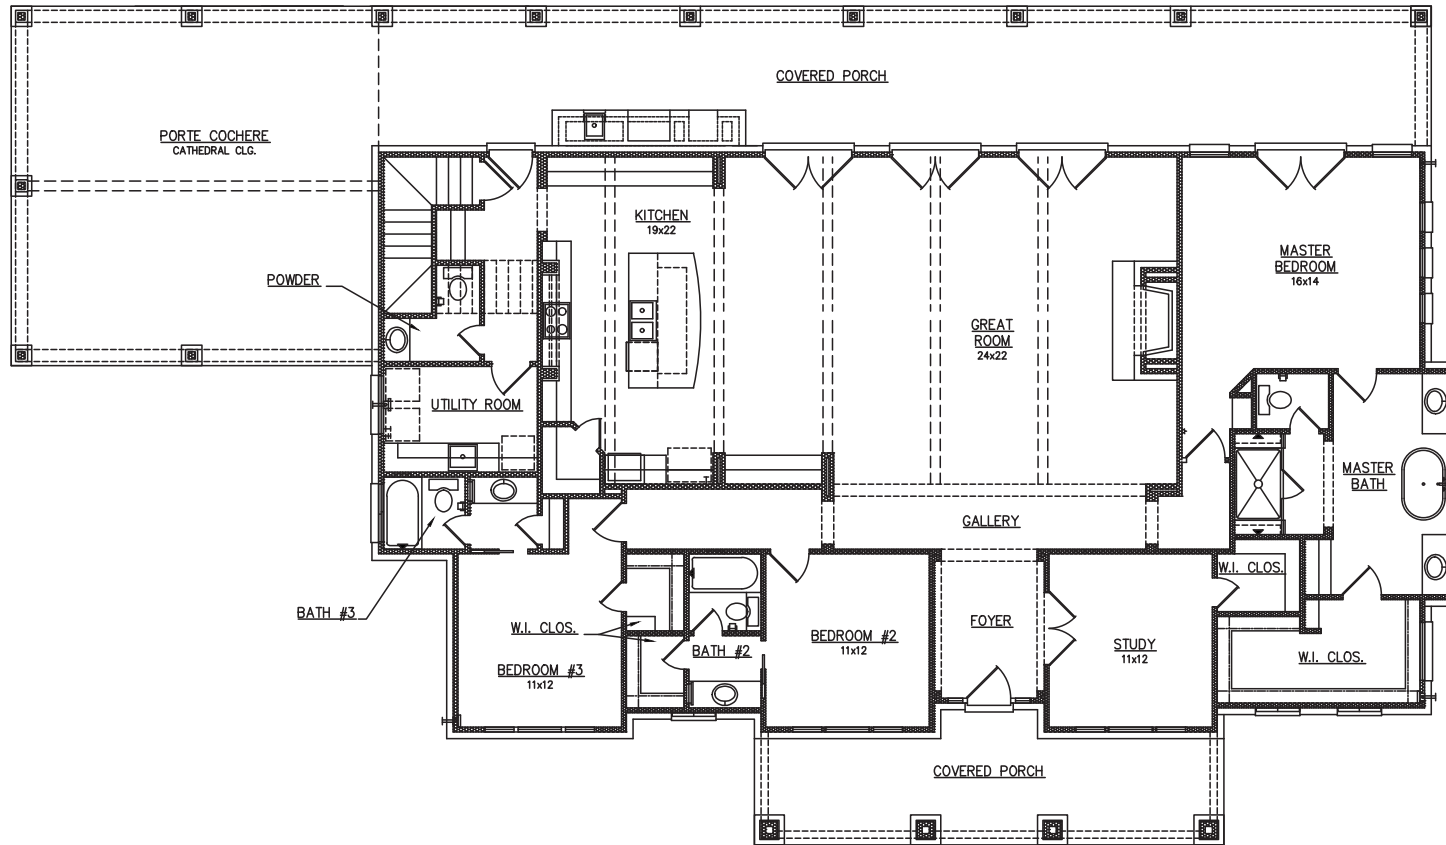

MILL CREEK
CUSTOM HOMES

TRADITIONAL HOMES | 2935 SQUARE FEET
PLAN 2935 | 3 BEDROOMS
3.5 BATHROOMS

979-830-5011 ■ MILLCREEKHOMESTEXAS.COM