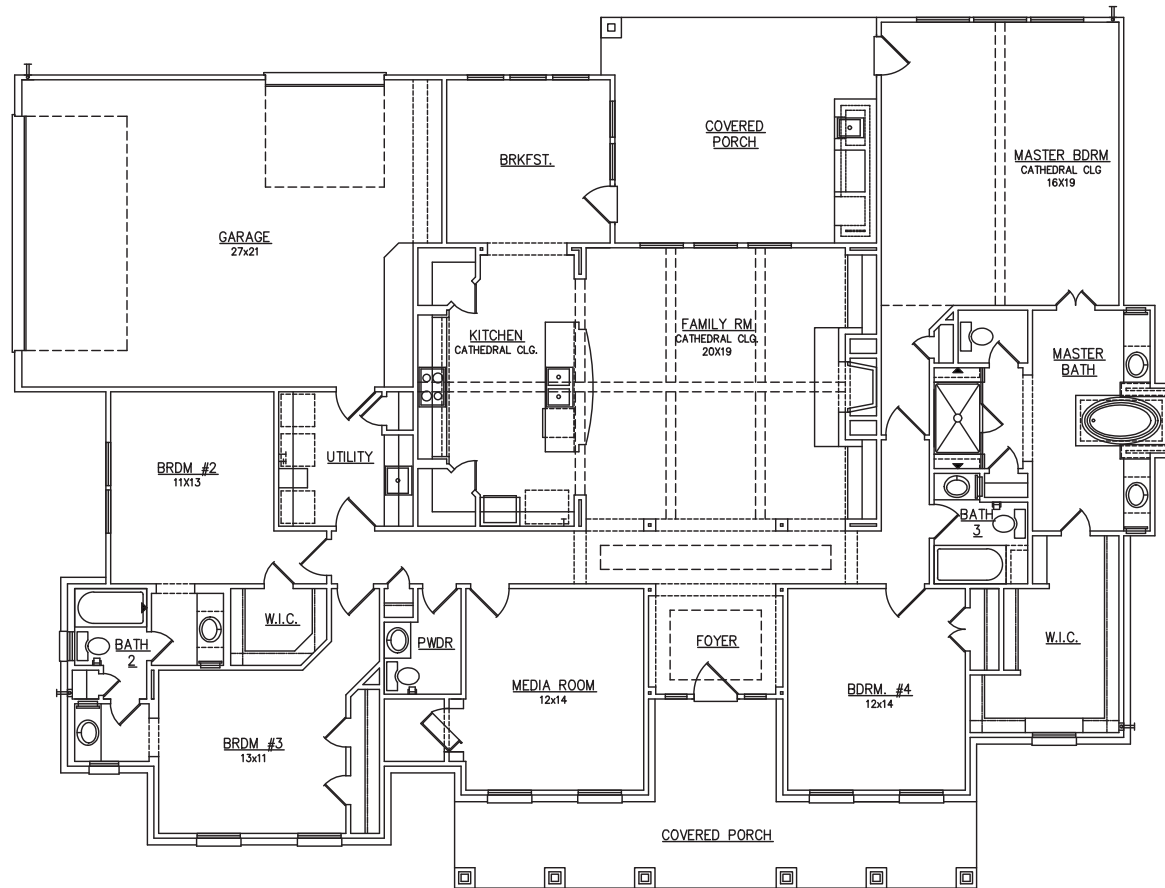

MILL CREEK  
CUSTOM HOMES

TRADITIONAL HOMES | 2965 SQUARE FEET  
PLAN 2965 | 4 BEDROOMS  
3.5 BATHROOMS

979-830-5011 ■ MILLCREEKHOMESTEXAS.COM