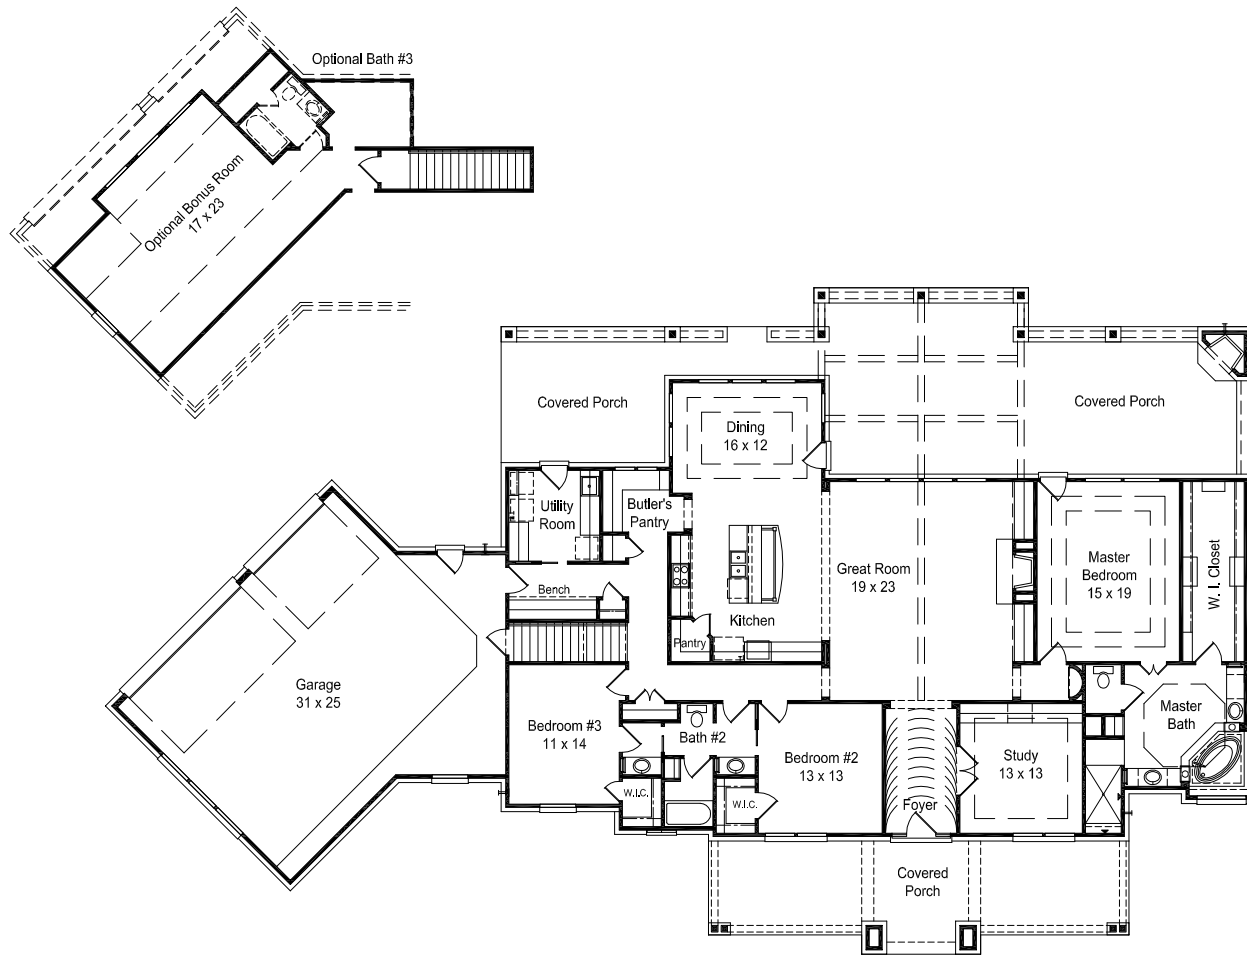

MILL CREEK  
CUSTOM HOMES

TRADITIONAL HOMES

PLAN 3010

3010 SQUARE FEET  
3 BEDROOMS  
2 BATHROOMS

979-830-5011 ■ MILLCREEKHOMESTEXAS.COM