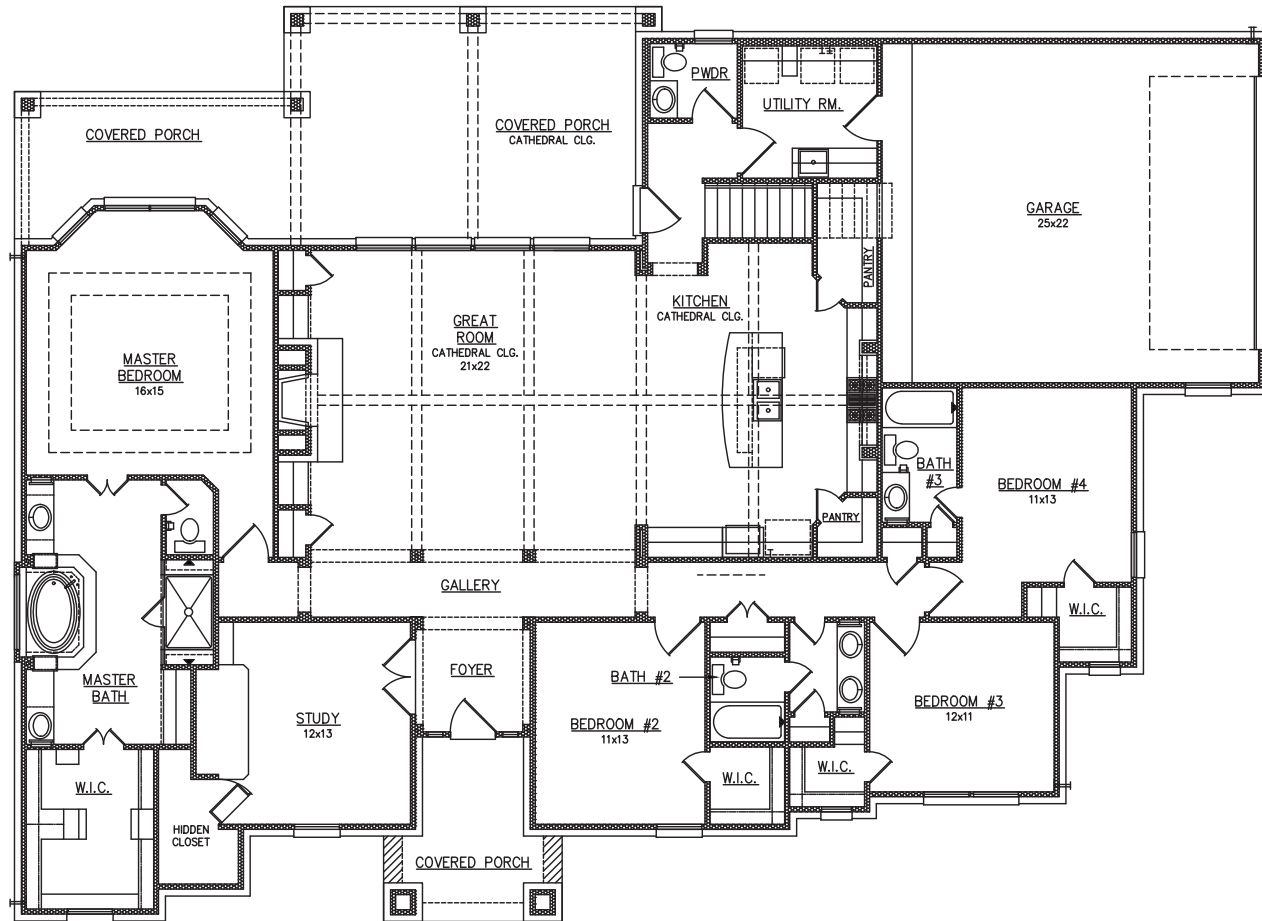

MILL CREEK
CUSTOM HOMES

TRADITIONAL HOMES

PLAN 3043

3043 SQUARE FEET
4 OR 5 BEDROOMS
3.5 BATHROOMS

979-830-5011 ■ MILLCREEKHOMESTEXAS.COM