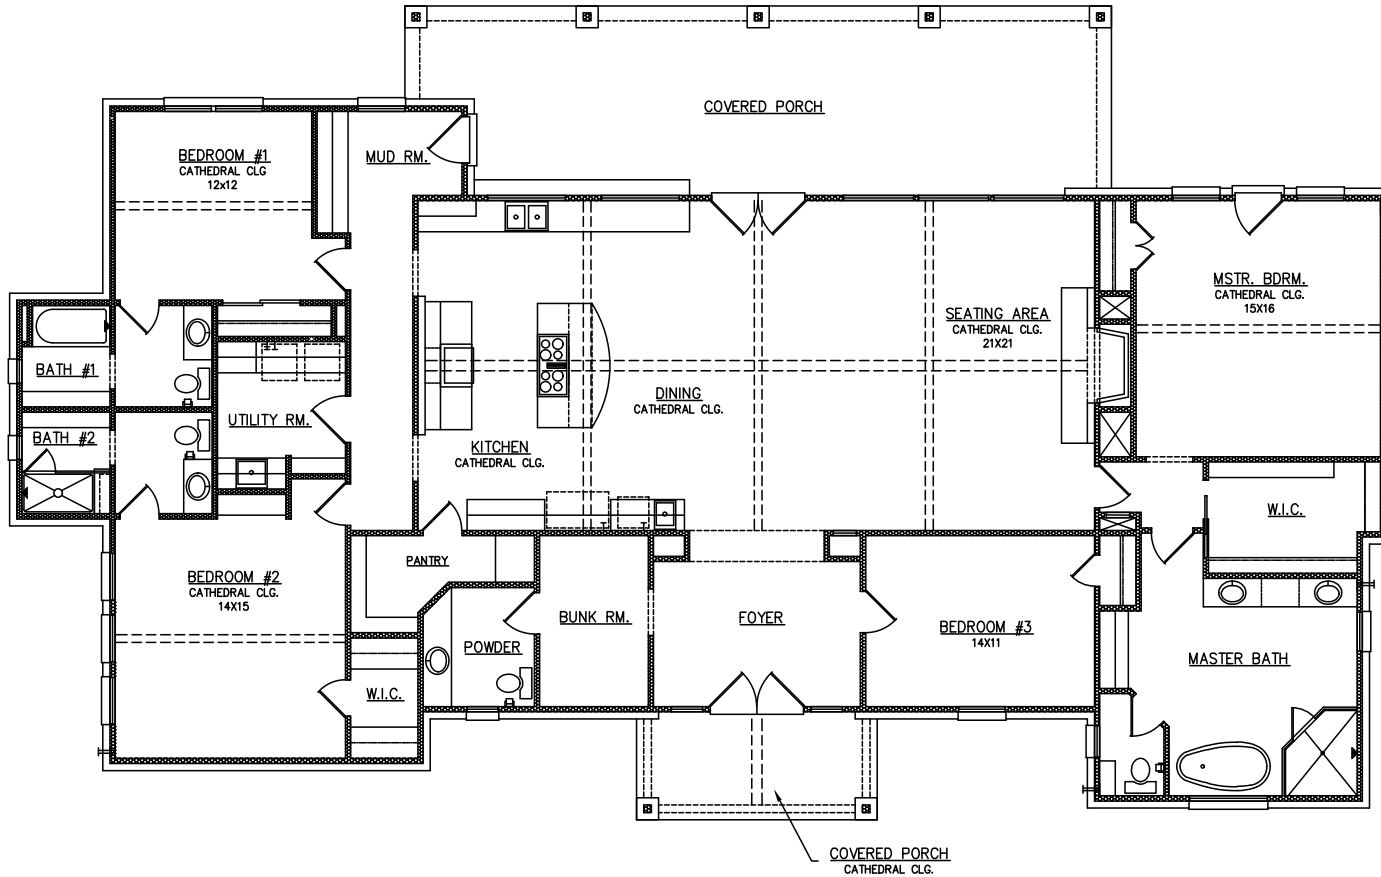

MILL CREEK
CUSTOM HOMES

TRADITIONAL HOMES | 3087 SQUARE FEET
PLAN 3087 | 4 BEDROOMS
3.5 BATHROOMS

979-830-5011 ■ MILLCREEKHOMESTEXAS.COM