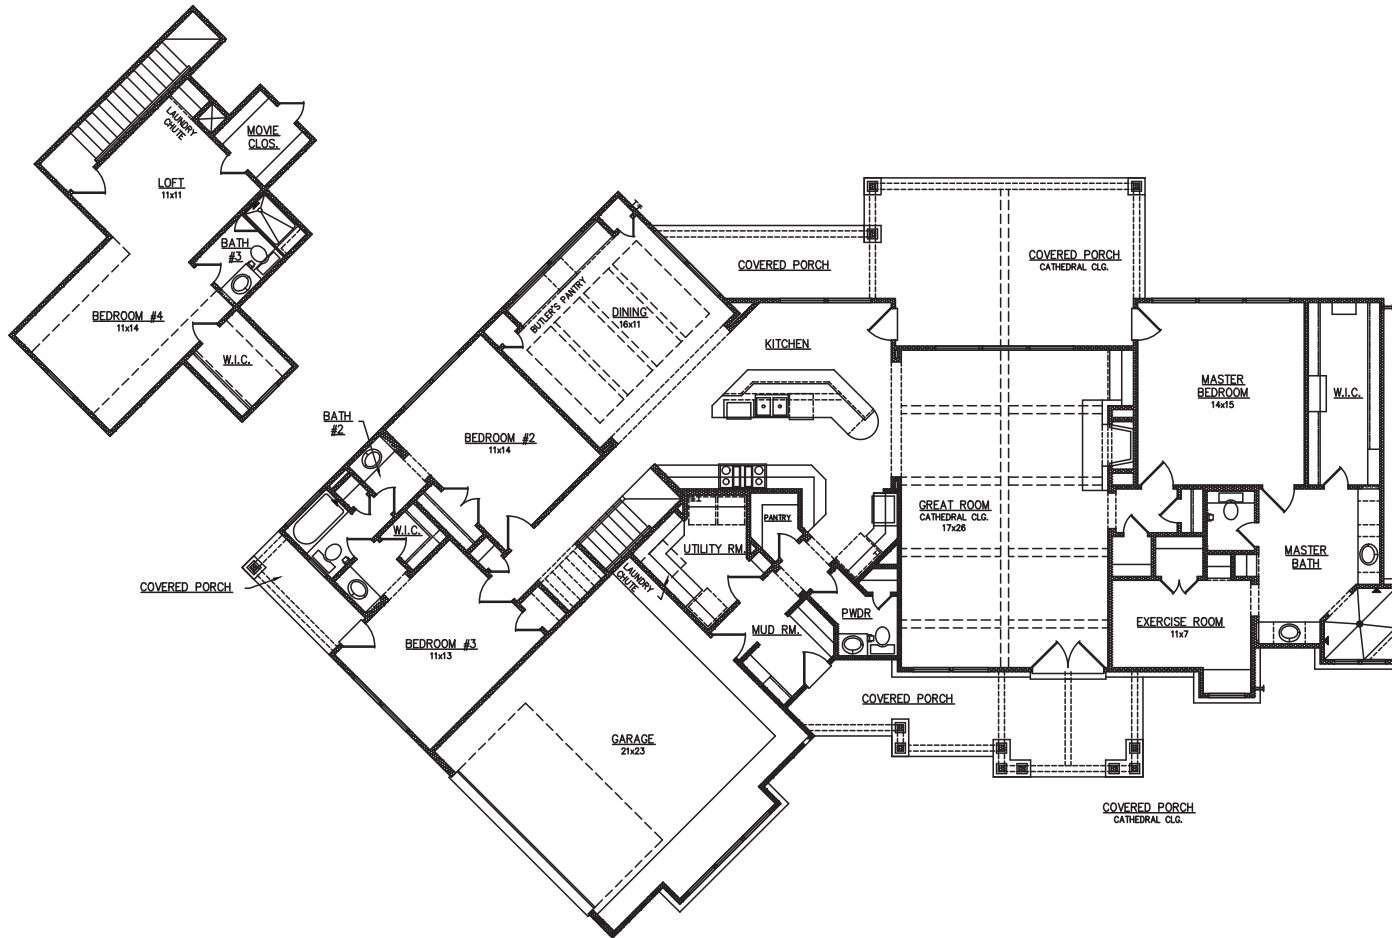

MILL CREEK
CUSTOM HOMES

TRADITIONAL HOMES | 3117 SQUARE FEET
PLAN 3117 | 4 BEDROOMS
3.5 BATHROOMS

979-830-5011 ■ MILLCREEKHOMESTEXAS.COM