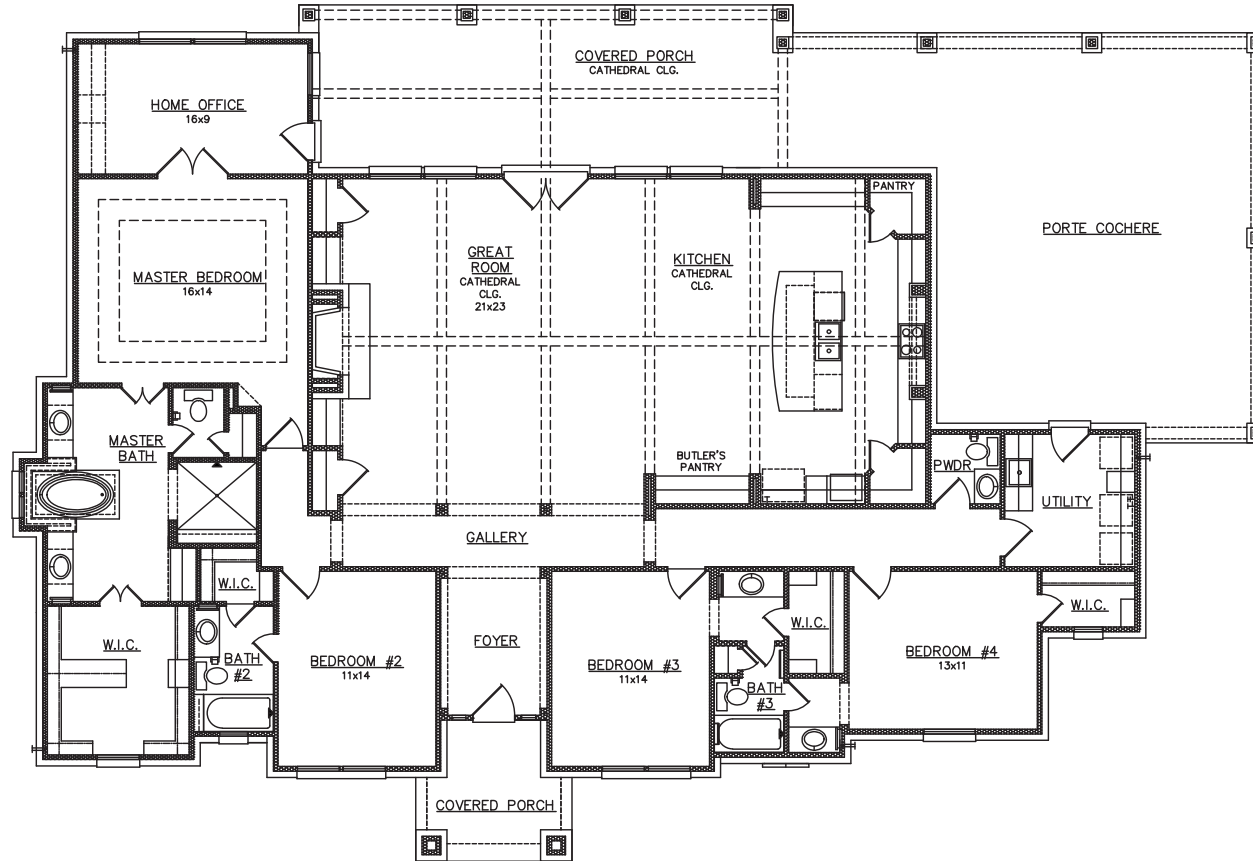

MILL CREEK
CUSTOM HOMES

TRADITIONAL HOMES
PLAN 3193

3193 SQUARE FEET
4 BEDROOMS
3.5 BATHROOMS

979-830-5011 ■ MILLCREEKHOMESTEXAS.COM