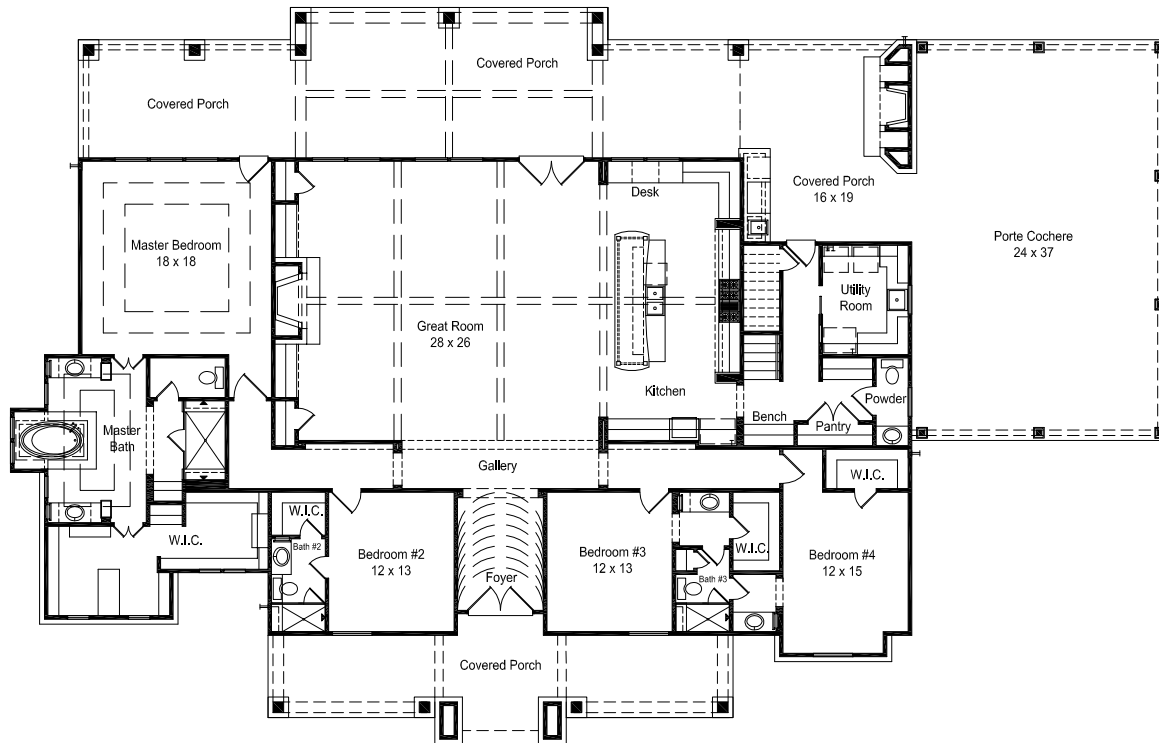

MILL CREEK
CUSTOM HOMES

TRADITIONAL HOMES | 3364 SQUARE FEET
PLAN 3364 | 4 BEDROOMS
3.5 BATHROOMS

979-830-5011 ■ MILLCREEKHOMESTEXAS.COM