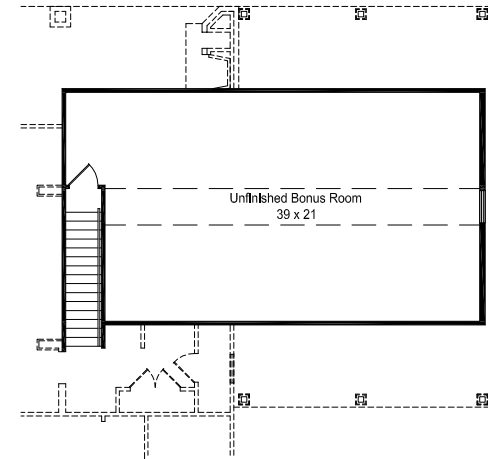

MILL CREEK
CUSTOM HOMES

TRADITIONAL HOMES | 3364 SQUARE FEET
PLAN 3364 | 4 BEDROOMS
3.5 BATHROOMS

979-830-5011 ■ MILLCREEKHOMESTEXAS.COM