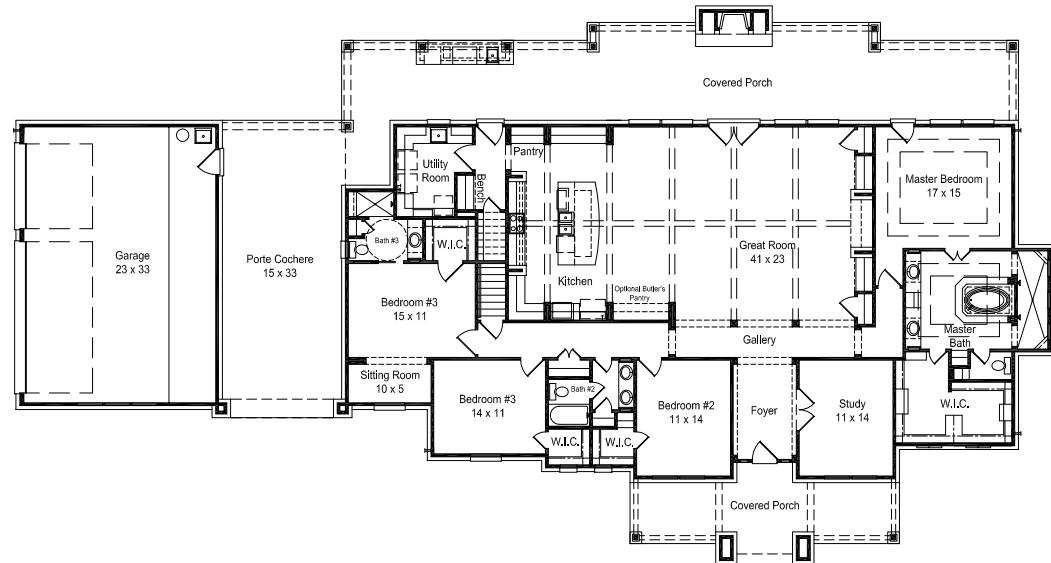

MILL CREEK
CUSTOM HOMES

TRADITIONAL HOMES | 3365 SQUARE FEET
PLAN 3365 | 4 BEDROOMS
3 BATHROOMS

979-830-5011 ■ MILLCREEKHOMESTEXAS.COM