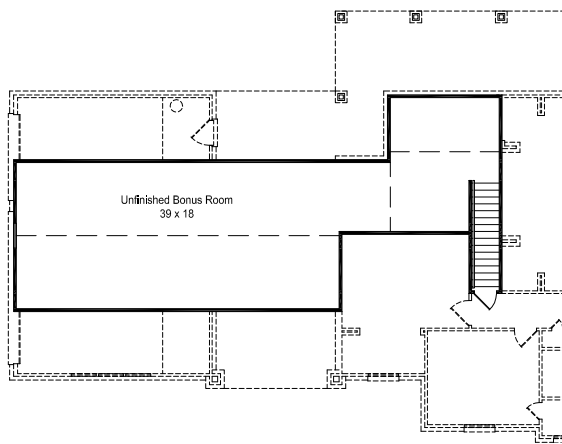

MILL CREEK
CUSTOM HOMES

TRADITIONAL HOMES | 3365 SQUARE FEET
PLAN 3365 | 4 BEDROOMS
3 BATHROOMS

979-830-5011 ■ MILLCREEKHOMESTEXAS.COM