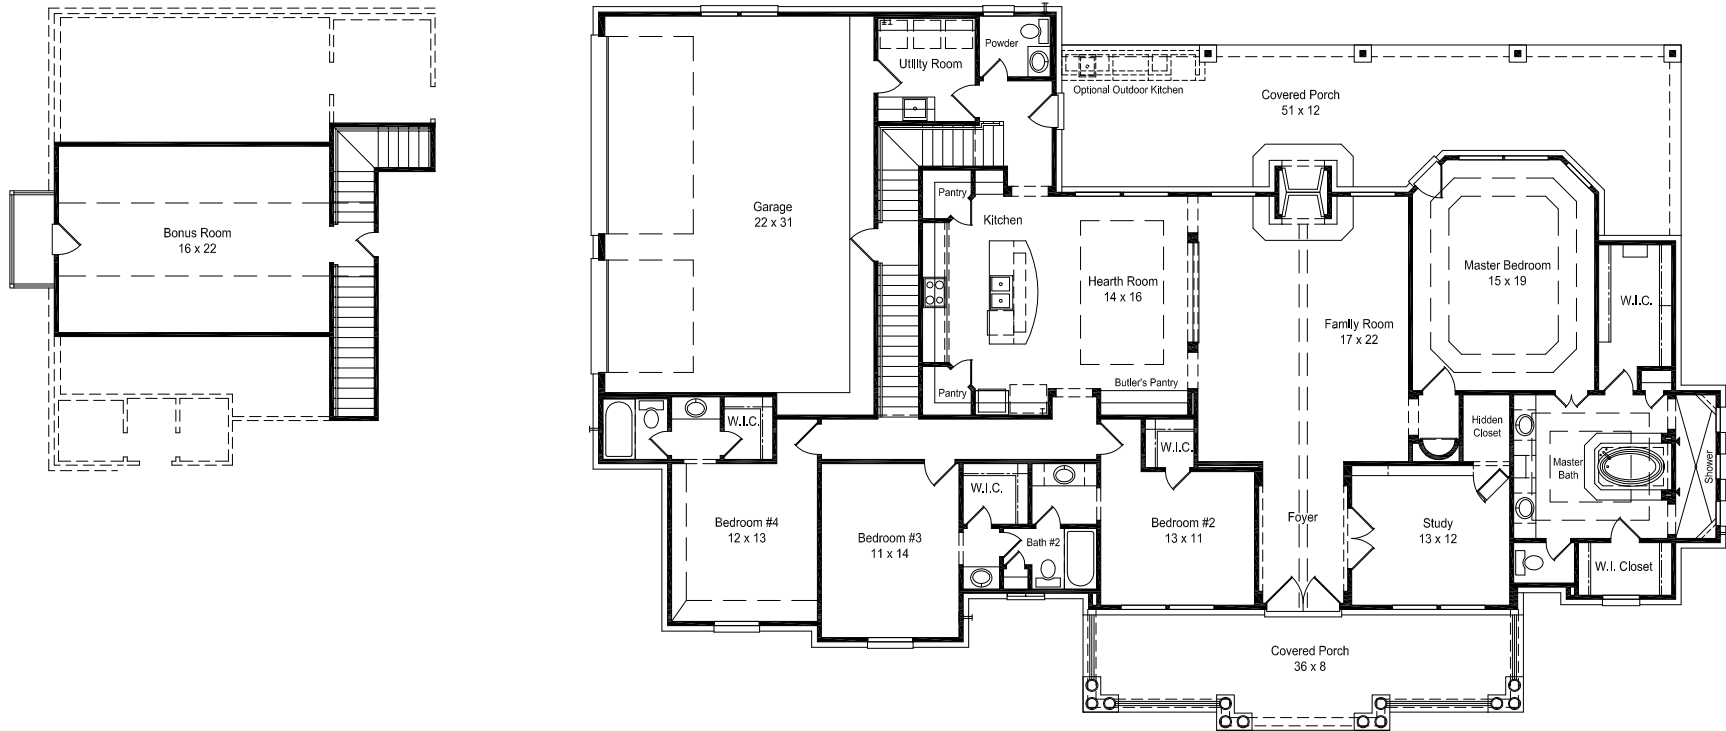

MILL CREEK  
CUSTOM HOMES

TRADITIONAL HOMES | 3372 SQUARE FEET  
PLAN 3372 | 4 BEDROOMS  
3.5 BATHROOMS

979-830-5011 ■ [MILLCREEKHOMESTEXAS.COM](http://MILLCREEKHOMESTEXAS.COM)