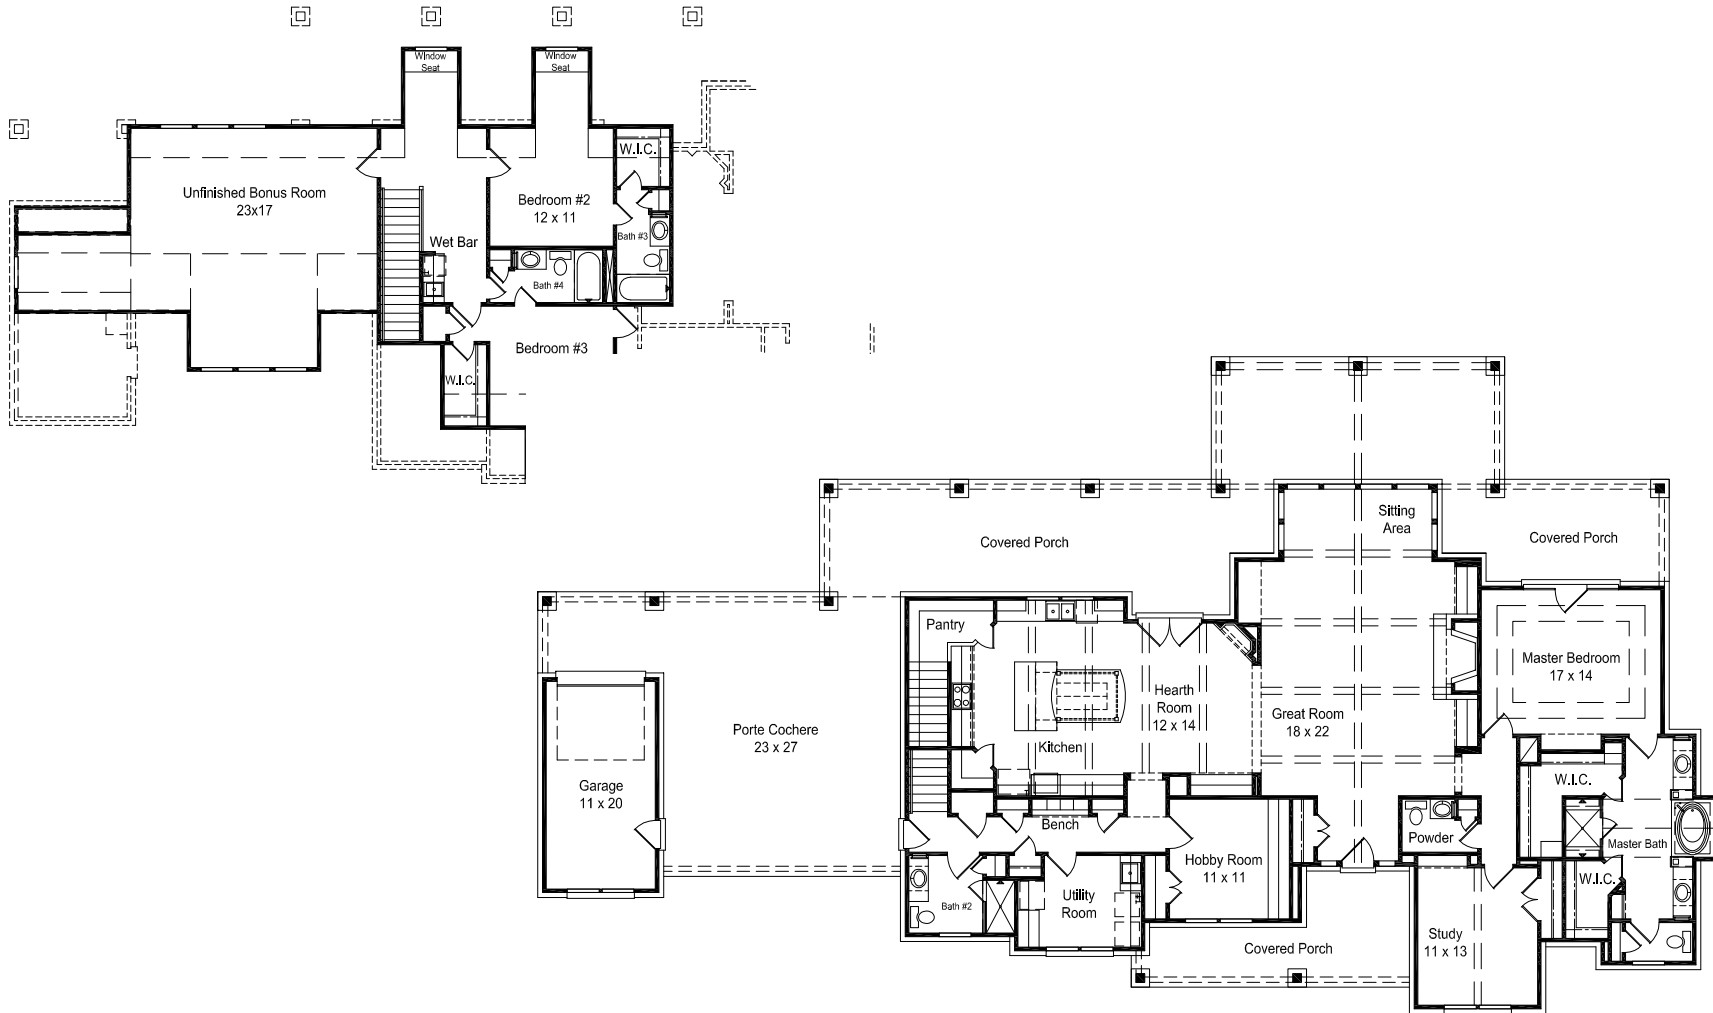

MILL CREEK
CUSTOM HOMES

TRADITIONAL HOMES

PLAN 3490

3490 SQUARE FEET
3 BEDROOMS
4.5 BATHROOMS

979-830-5011 ■ MILLCREEKHOMESTEXAS.COM