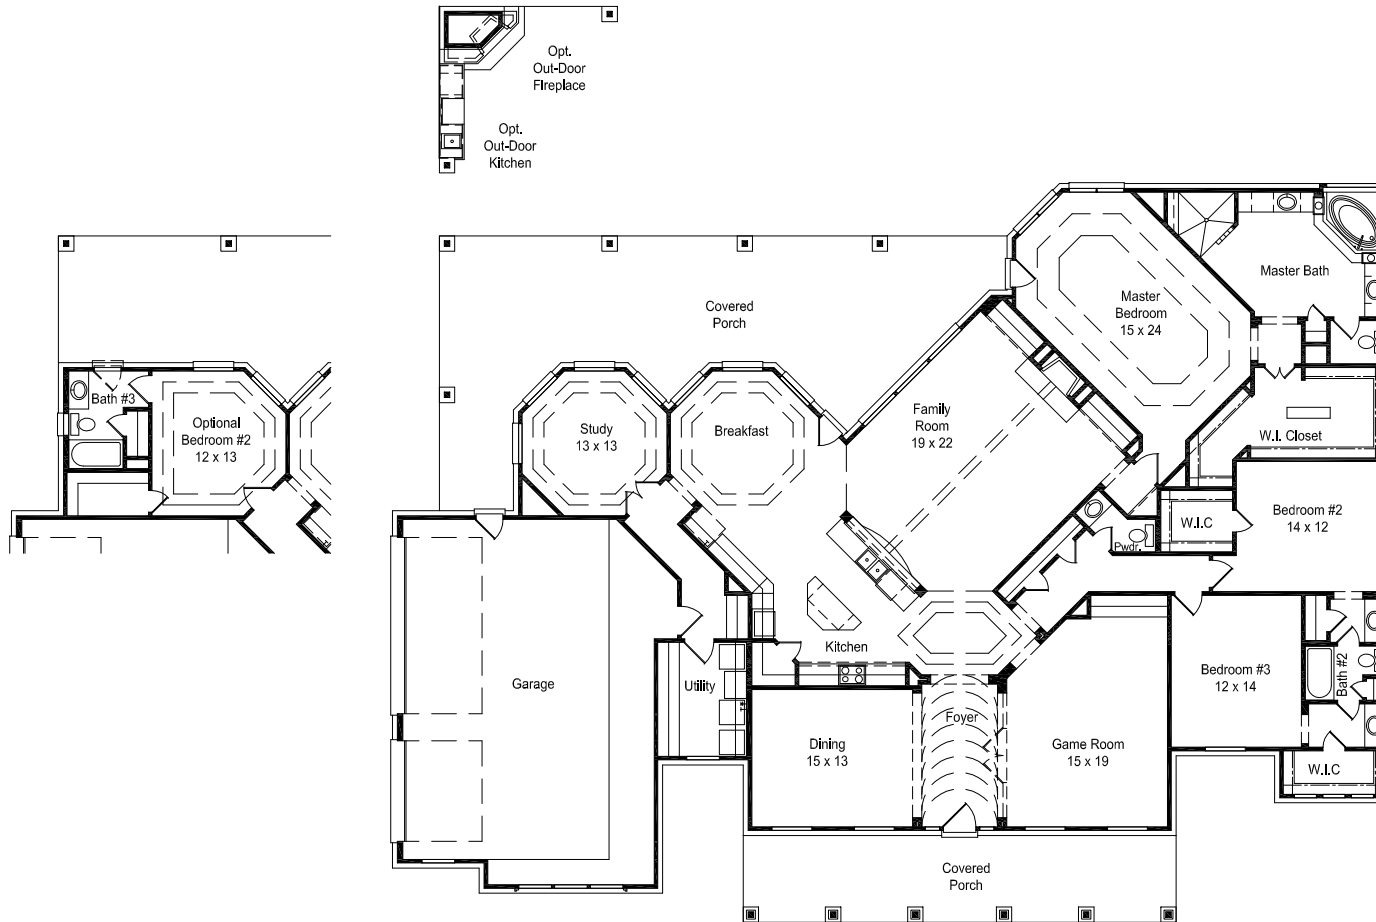

MILL CREEK
CUSTOM HOMES

TRADITIONAL HOMES | 3506 SQUARE FEET
PLAN 3506 | 3 BEDROOMS
2.5 BATHROOMS

979-830-5011 ■ MILLCREEKHOMESTEXAS.COM