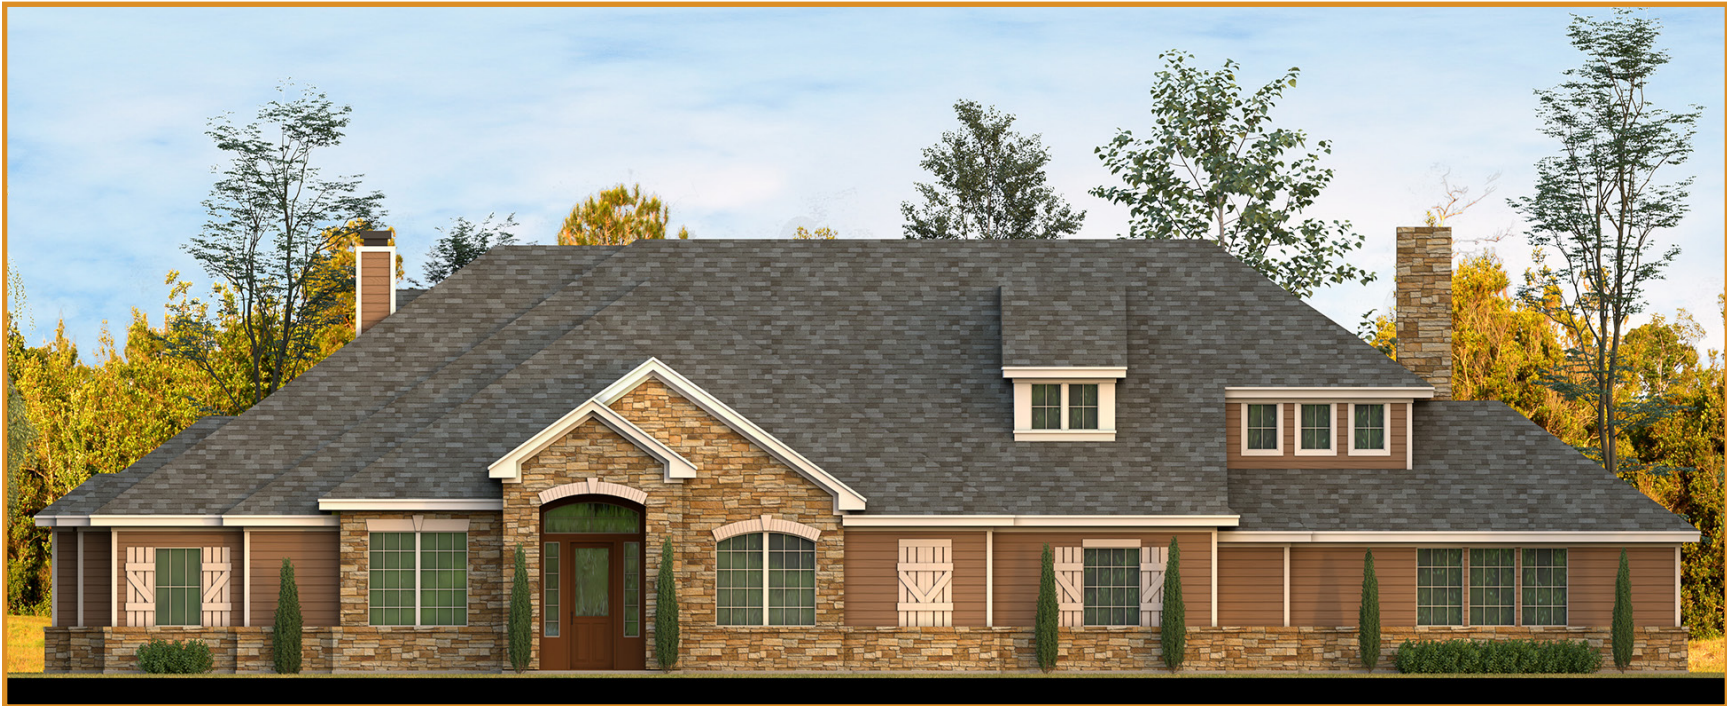

**MILL CREEK**  
CUSTOM HOMES

**TRADITIONAL HOMES**

**PLAN 3540**

2066 SQUARE FEET  
3 OR 4 BEDROOMS  
2.5 BATHROOMS

979-830-5011 ■ [MILLCREEKHOMESTEXAS.COM](http://MILLCREEKHOMESTEXAS.COM)