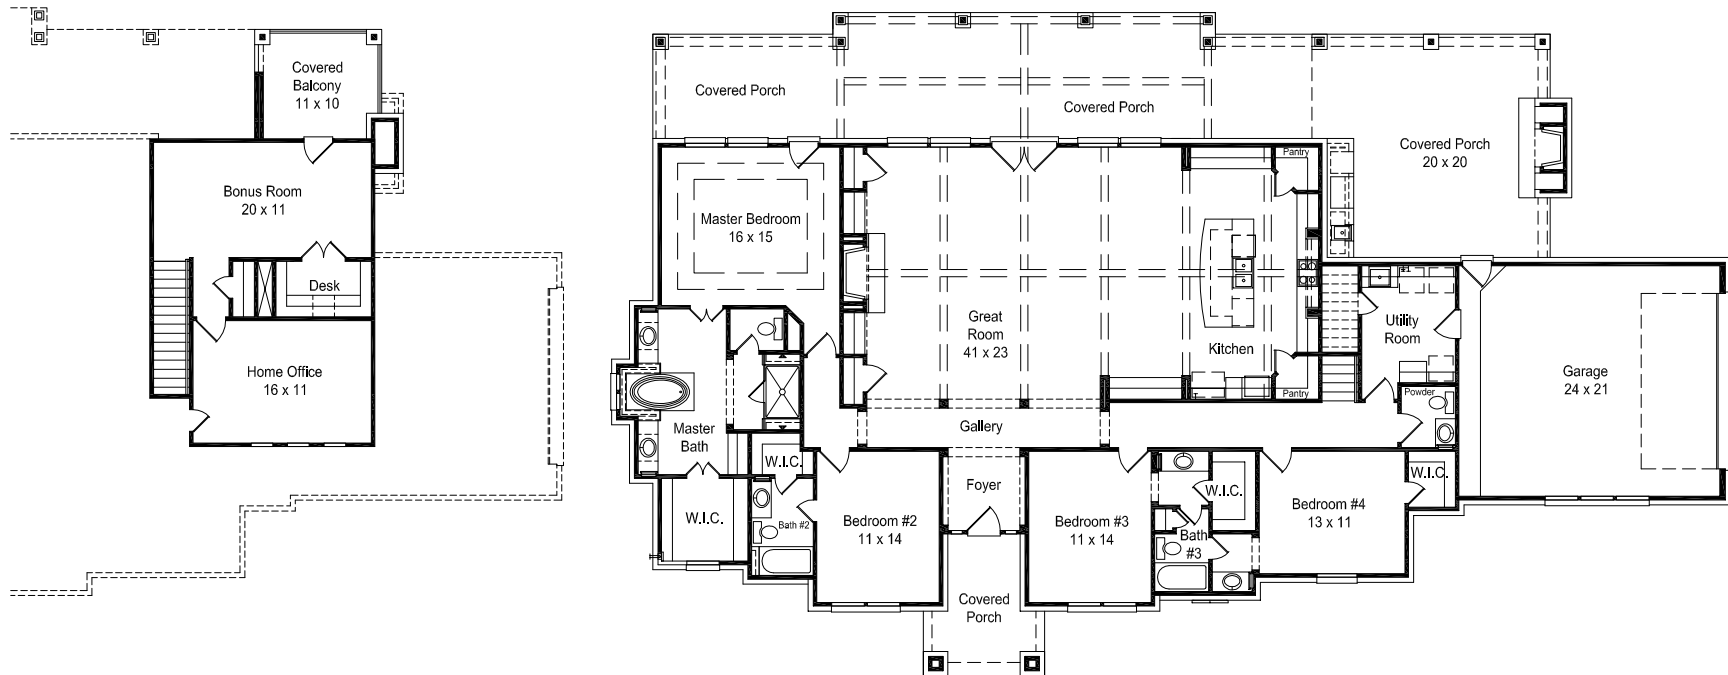

**MILL CREEK**  
CUSTOM HOMES

**TRADITIONAL HOMES**

**PLAN 3540**

2066 SQUARE FEET  
3 OR 4 BEDROOMS  
2.5 BATHROOMS

979-830-5011 ■ [MILLCREEKHOMESTEXAS.COM](http://MILLCREEKHOMESTEXAS.COM)