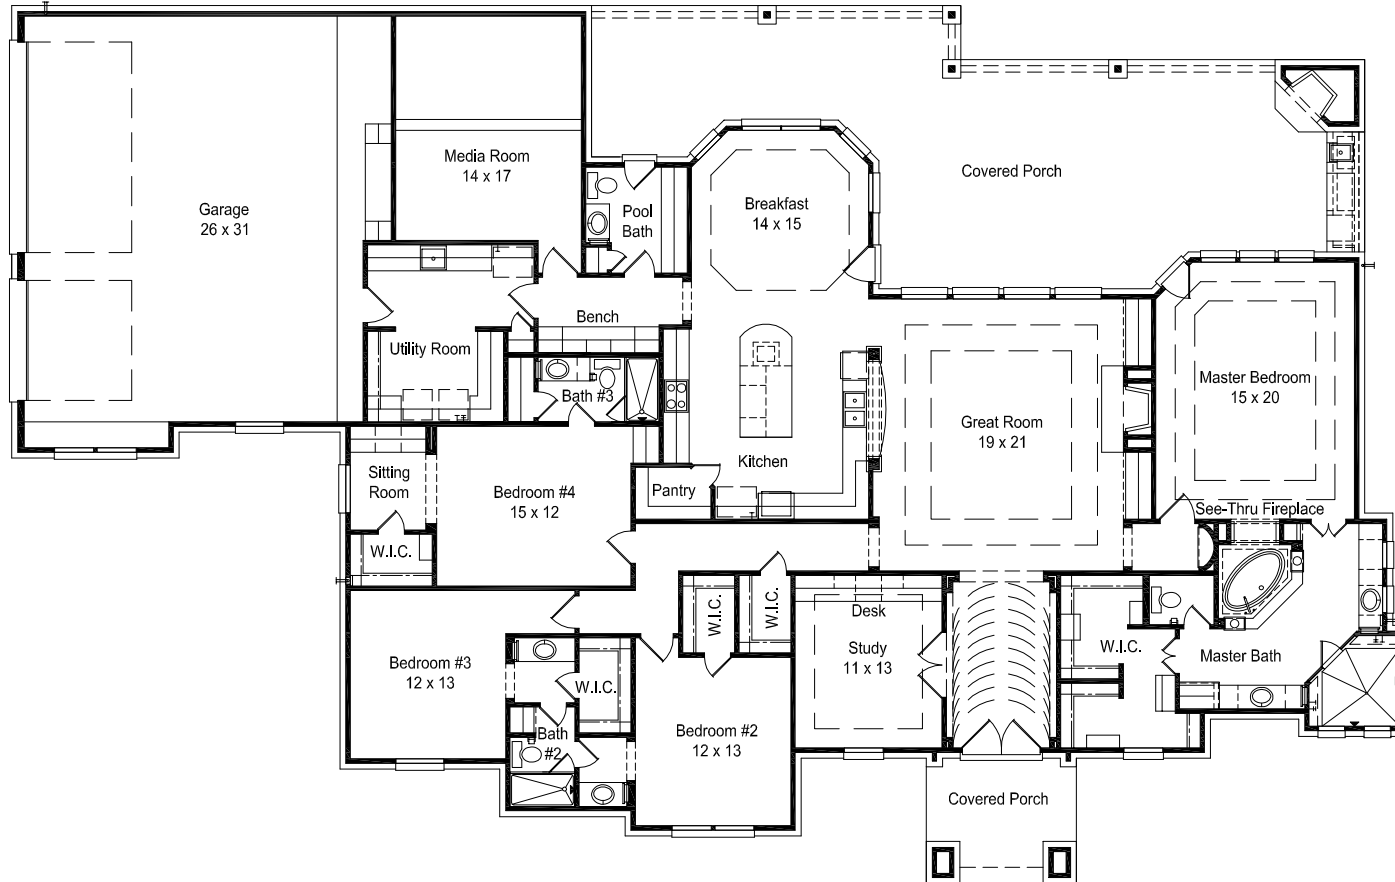

MILL CREEK
CUSTOM HOMES

TRADITIONAL HOMES

PLAN 3660

3660 SQUARE FEET
4 BEDROOMS
3.5 BATHROOMS

979-830-5011 ■ MILLCREEKHOMESTEXAS.COM

979-830-5011 ■ MILLCREEKHOMESTEXAS.COM