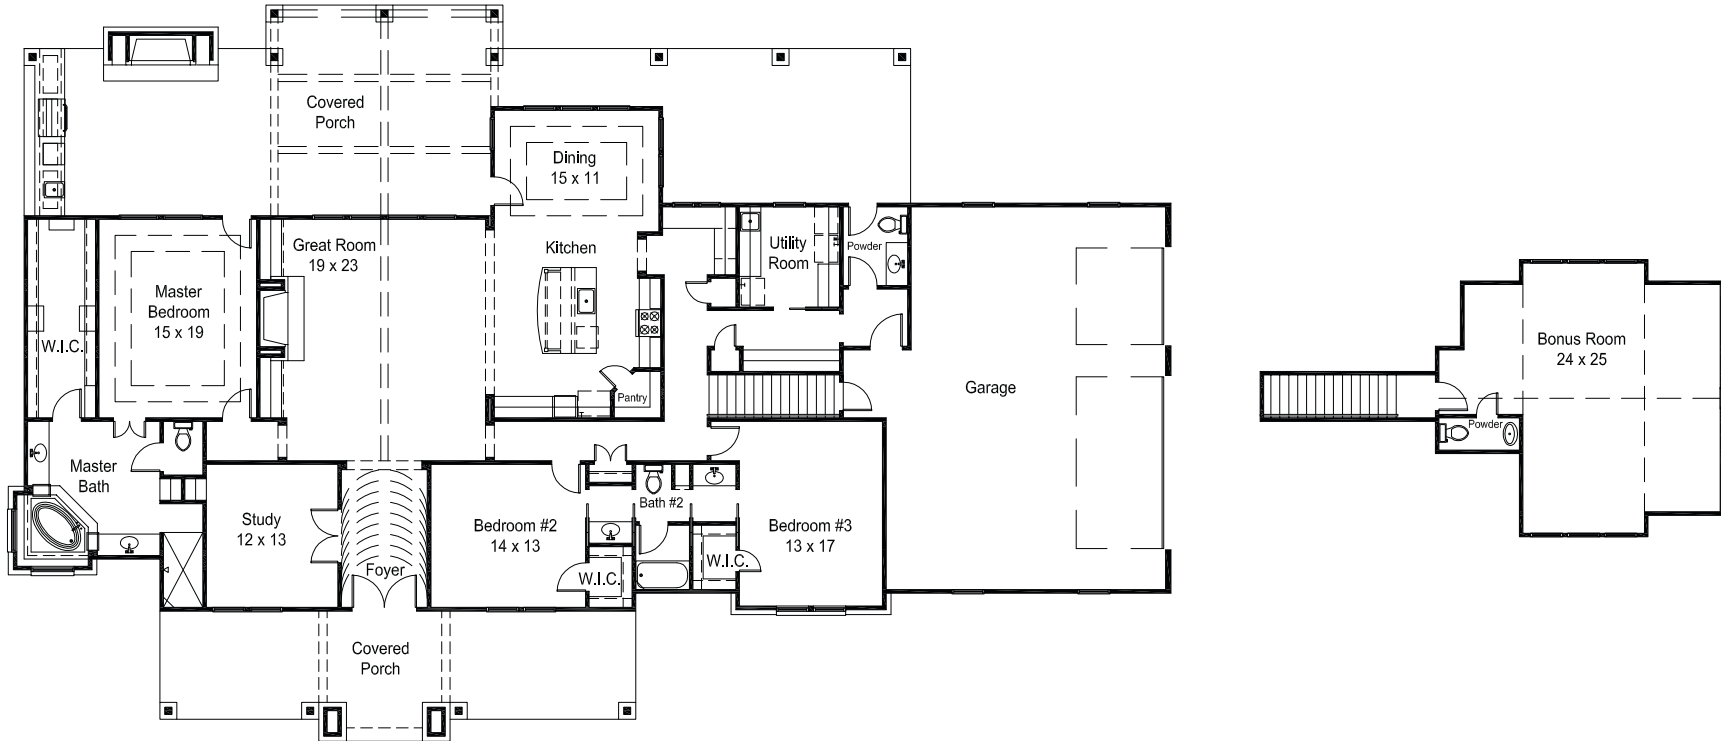

MILL CREEK
CUSTOM HOMES

TRADITIONAL HOMES
PLAN 3699

3699 SQUARE FEET
3 BEDROOMS
2 FULL AND
2 HALF BATHROOMS

979-830-5011 ■ MILLCREEKHOMESTEXAS.COM