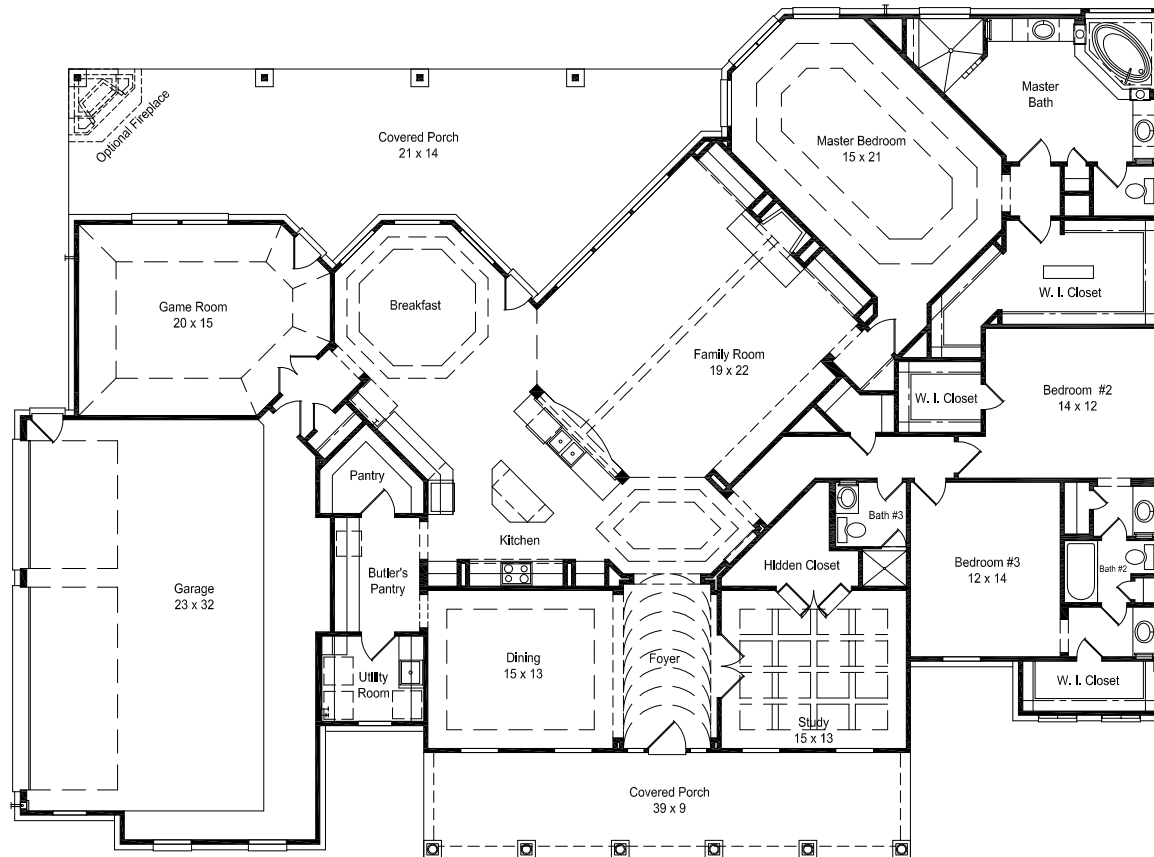

MILL CREEK
CUSTOM HOMES

TRADITIONAL HOMES | 3734 SQUARE FEET
PLAN 3734 | 3 BEDROOMS
3 BATHROOMS

979-830-5011 ■ MILLCREEKHOMESTEXAS.COM