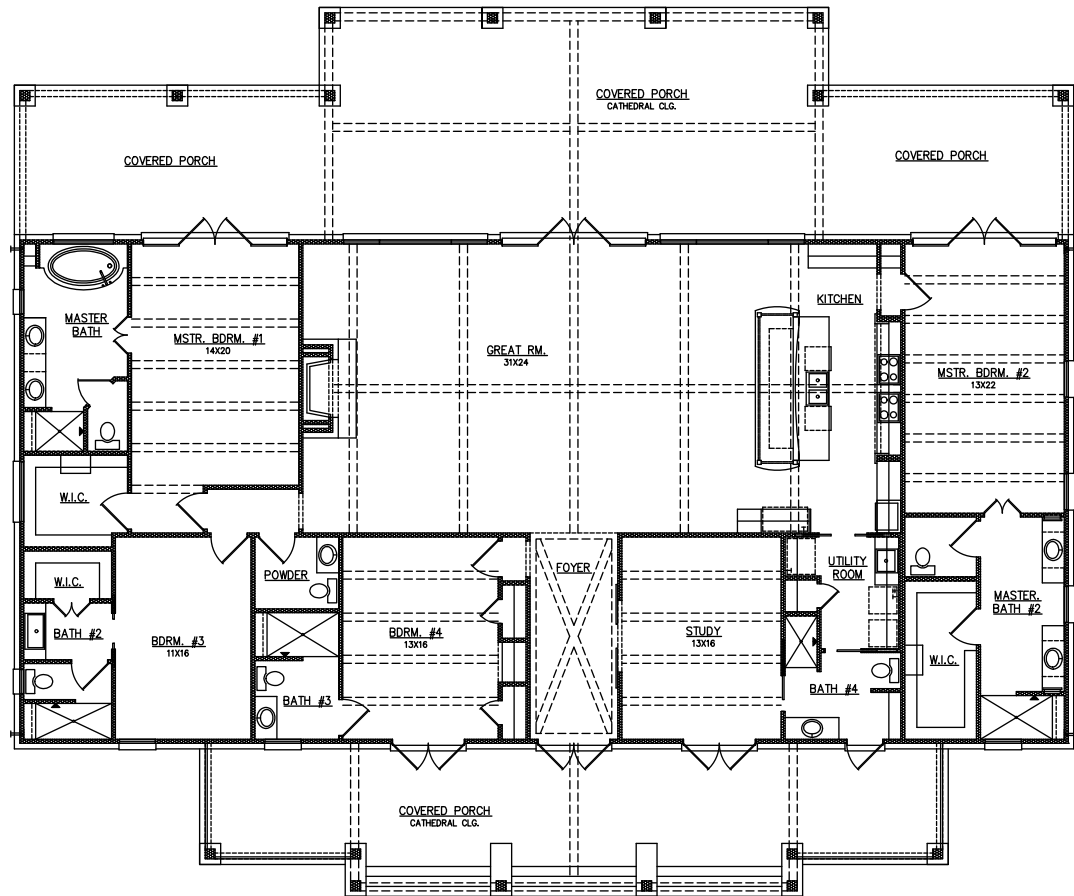

MILL CREEK  
CUSTOM HOMES

TRADITIONAL HOMES | 3808 SQUARE FEET  
4 OR 5 BEDROOMS  
5.5 BATHROOMS

PLAN 3808

979-830-5011 ■ [MILLCREEKHOMESTEXAS.COM](http://MILLCREEKHOMESTEXAS.COM)