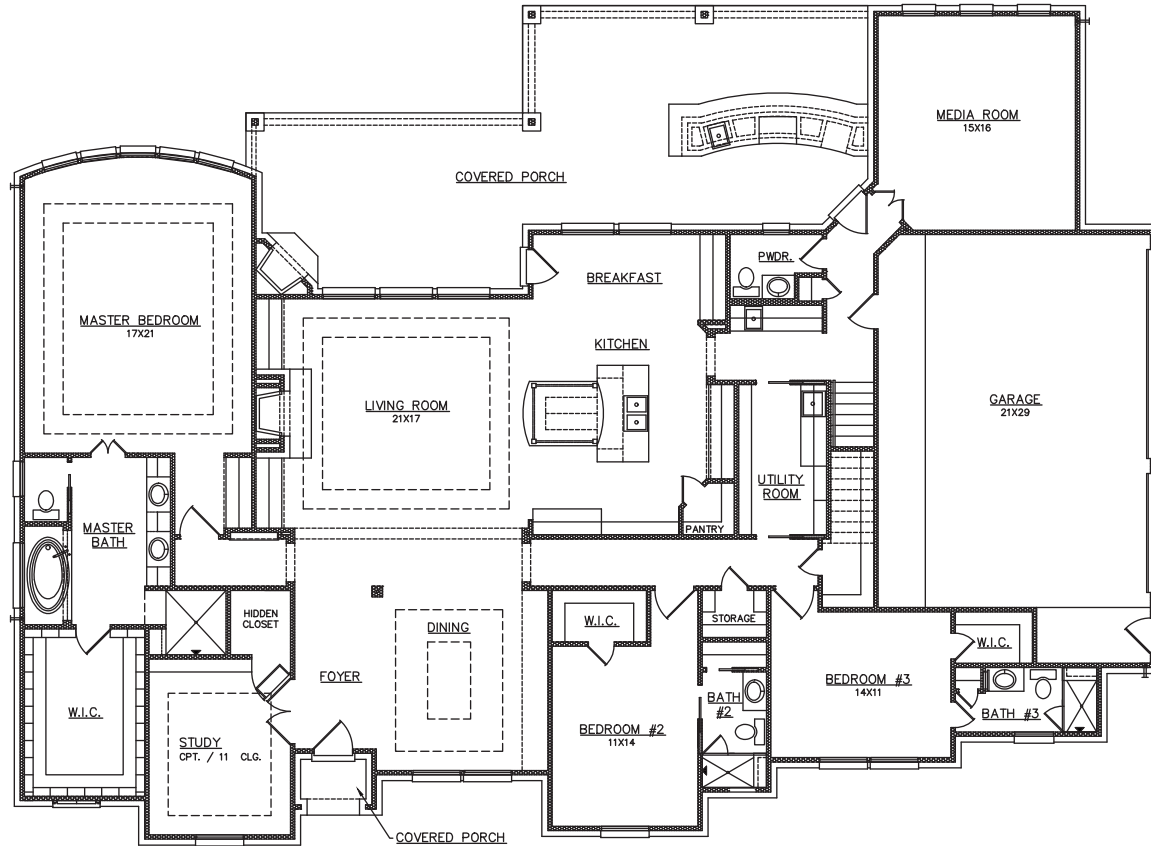

MILL CREEK  
CUSTOM HOMES

TRADITIONAL HOMES

PLAN 3865

3865 SQUARE FEET  
3 BEDROOMS  
3.5 BATHROOMS

979-830-5011 ■ [MILLCREEKHOMESTEXAS.COM](http://MILLCREEKHOMESTEXAS.COM)