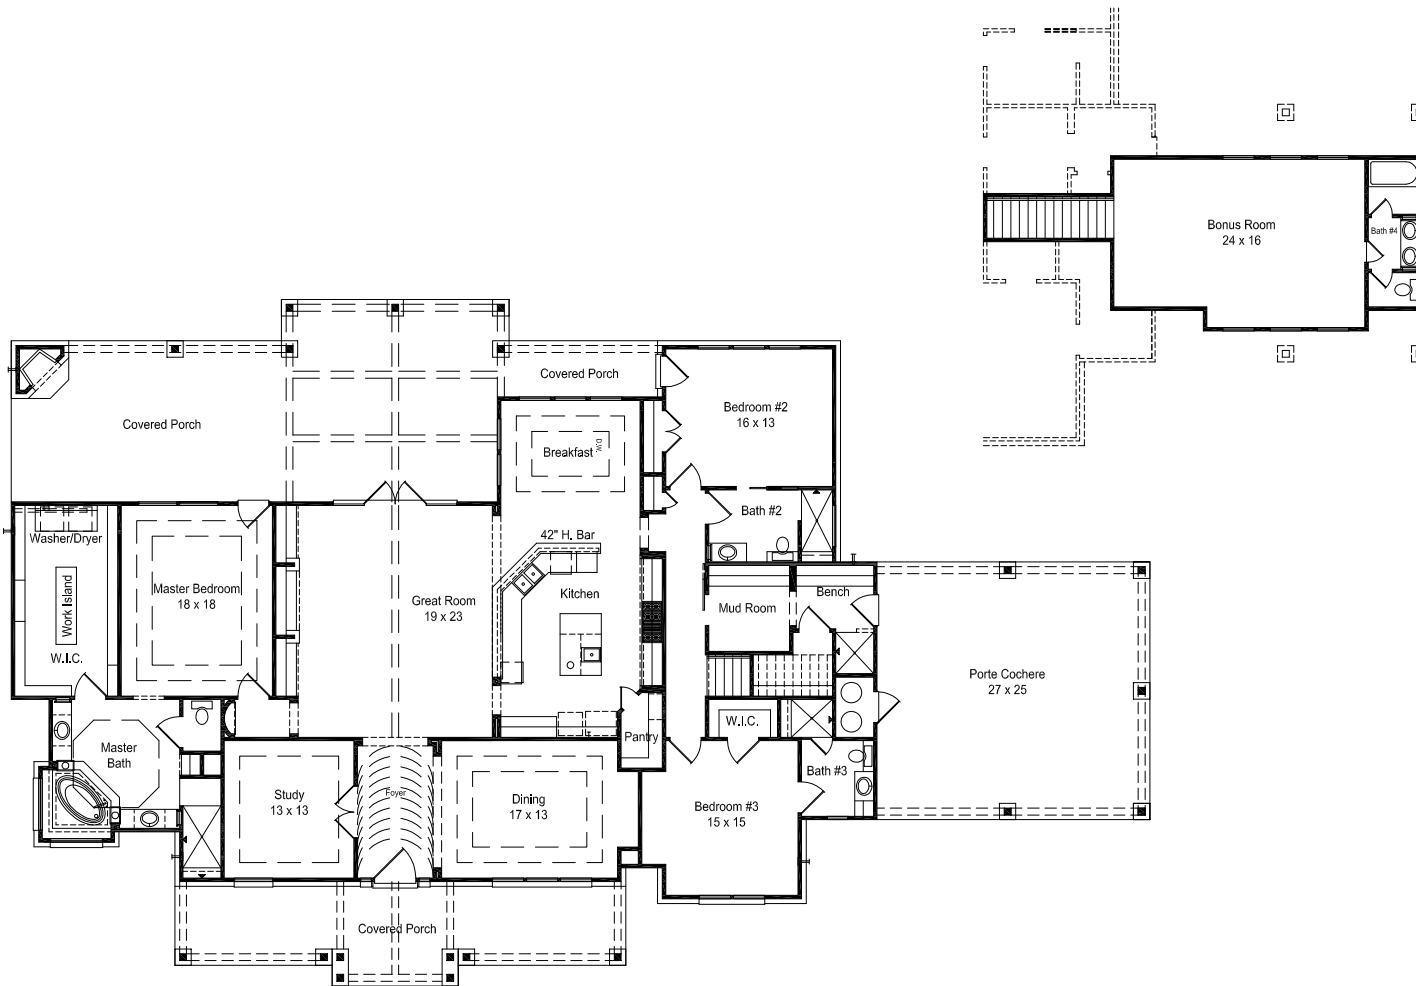

MILL CREEK
CUSTOM HOMES

TRADITIONAL HOMES

PLAN 3899

3899 SQUARE FEET
3 BEDROOMS
3 BATHROOMS

979-830-5011 ■ MILLCREEKHOMESTEXAS.COM