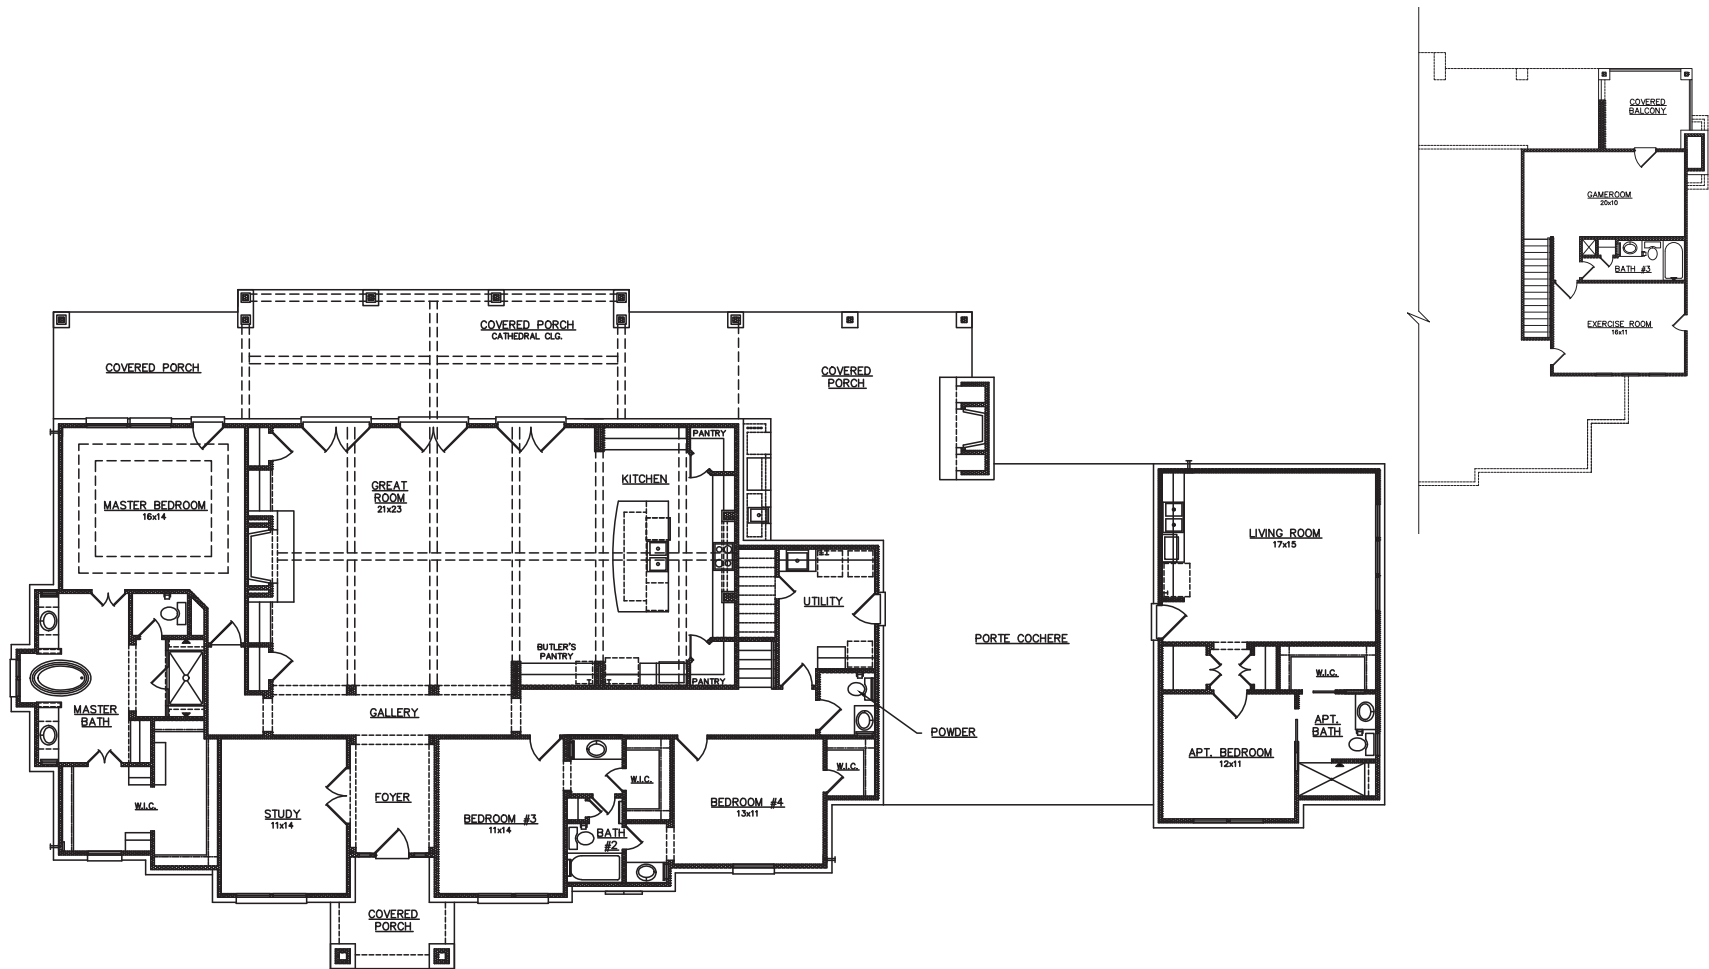

MILL CREEK
CUSTOM HOMES

TRADITIONAL HOMES

PLAN 4214

4214 SQUARE FEET
4 BEDROOMS
3.5 BATHROOMS

979-830-5011 ■ MILLCREEKHOMESTEXAS.COM