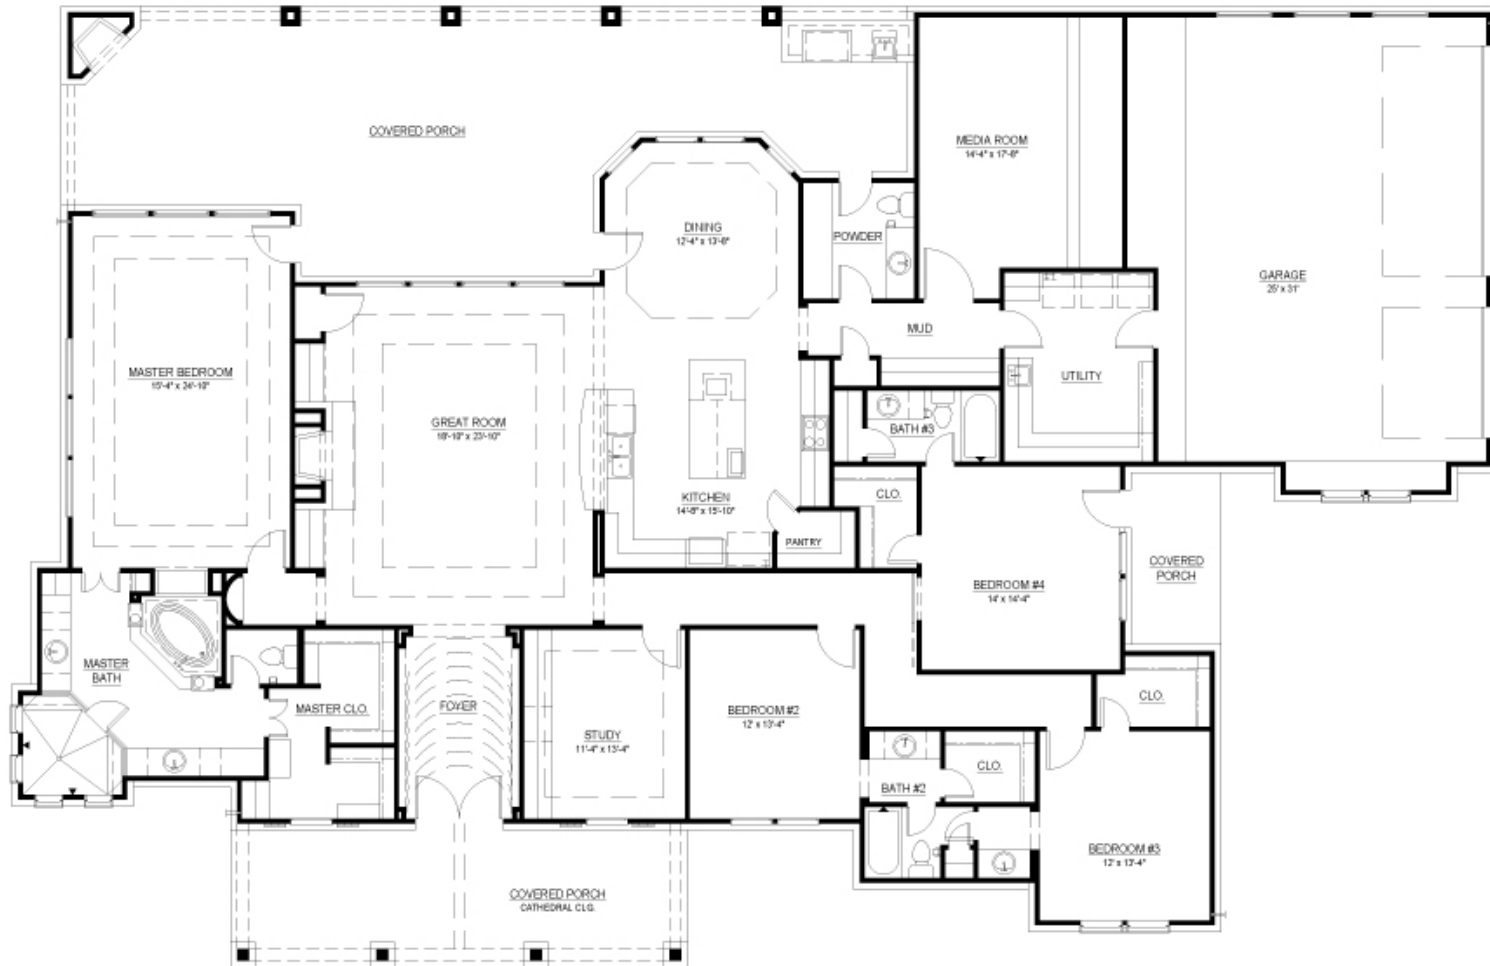

[MillCreekHomesTexas.com](http://MillCreekHomesTexas.com)

Katy: 713-400-9450 | 28365 West Texas Blvd | Katy, TX 77494

Chappell Hill: 979-830-5011 | 7220 Highway 290 East, Ste. B | Chappell Hill, TX 77426