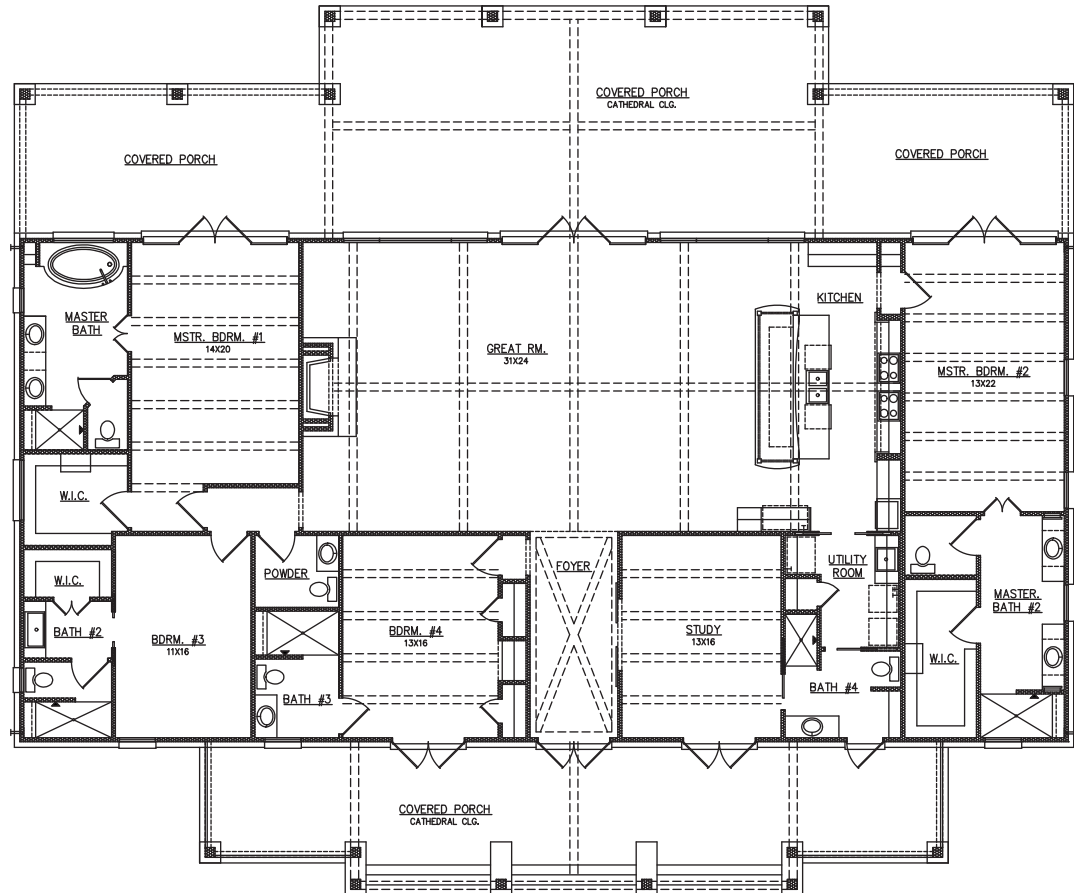

[MillCreekHomesTexas.com](http://MillCreekHomesTexas.com)

Katy: 713-400-9450 | 28365 West Texas Blvd | Katy, TX 77494

Chappell Hill: 979-830-5011 | 7220 Highway 290 East, Ste. B | Chappell Hill, TX 77426