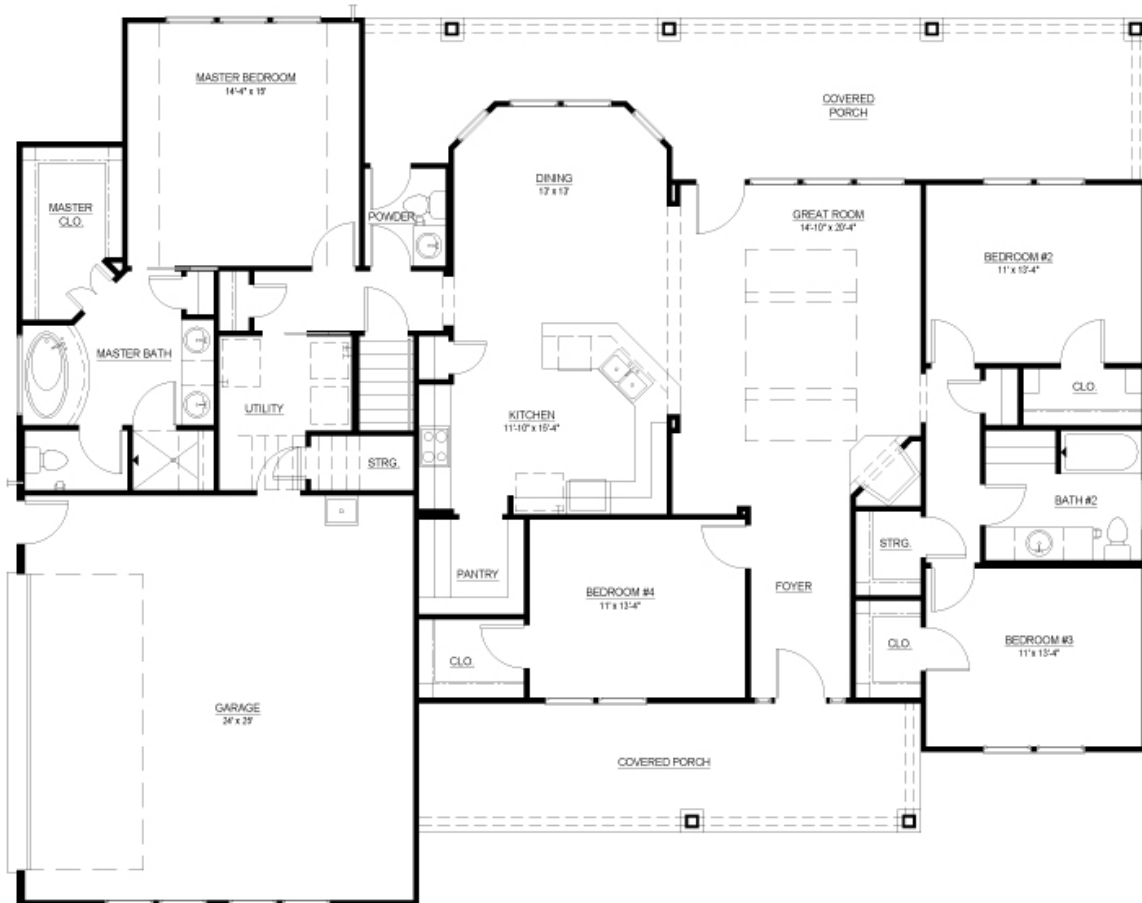

[MillCreekHomesTexas.com](http://MillCreekHomesTexas.com)

Katy: 713-400-9450 | 28365 West Texas Blvd | Katy, TX 77494

Chappell Hill: 979-830-5011 | 7220 Highway 290 East, Ste. B | Chappell Hill, TX 77426