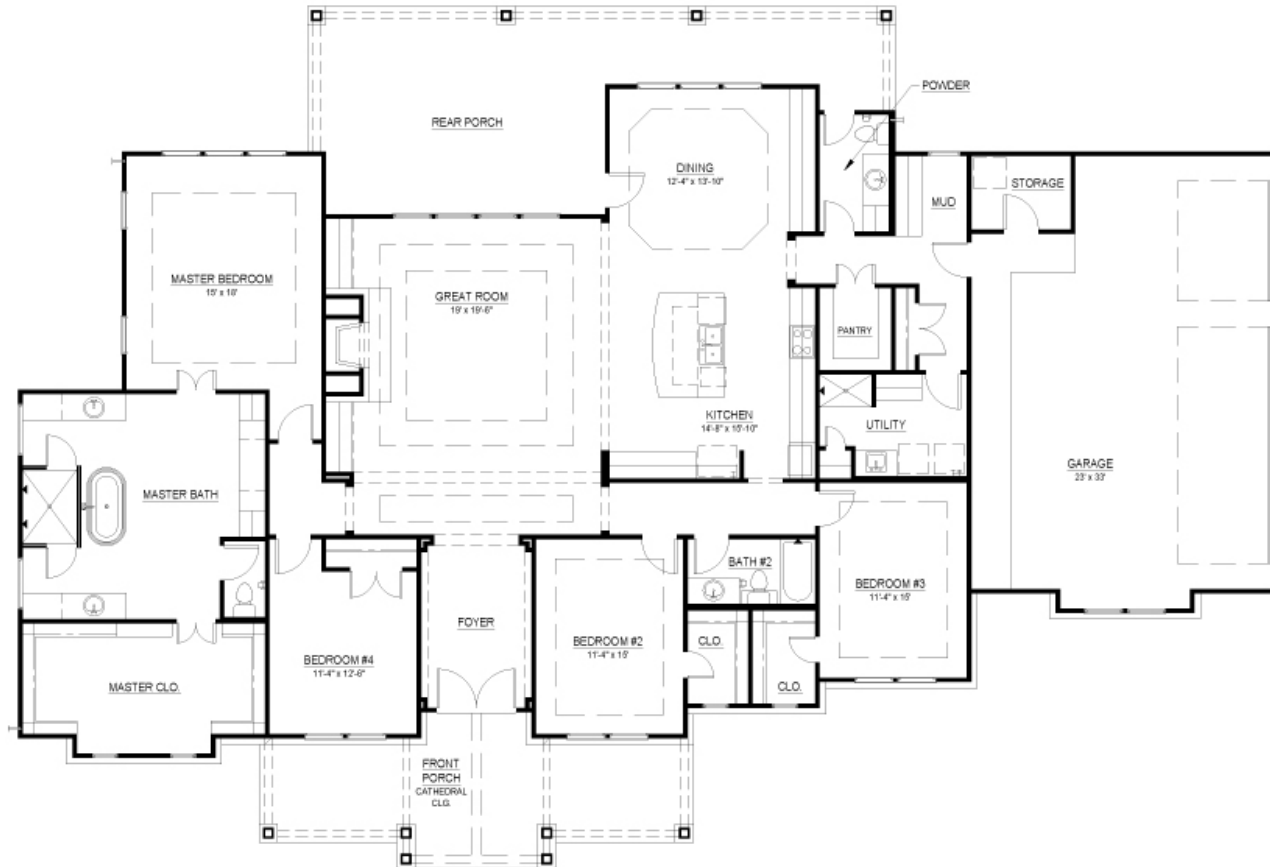

[MillCreekHomesTexas.com](http://MillCreekHomesTexas.com)

Katy: 713-400-9450 | 28365 West Texas Blvd | Katy, TX 77494

Chappell Hill: 979-830-5011 | 7220 Highway 290 East, Ste. B | Chappell Hill, TX 77426